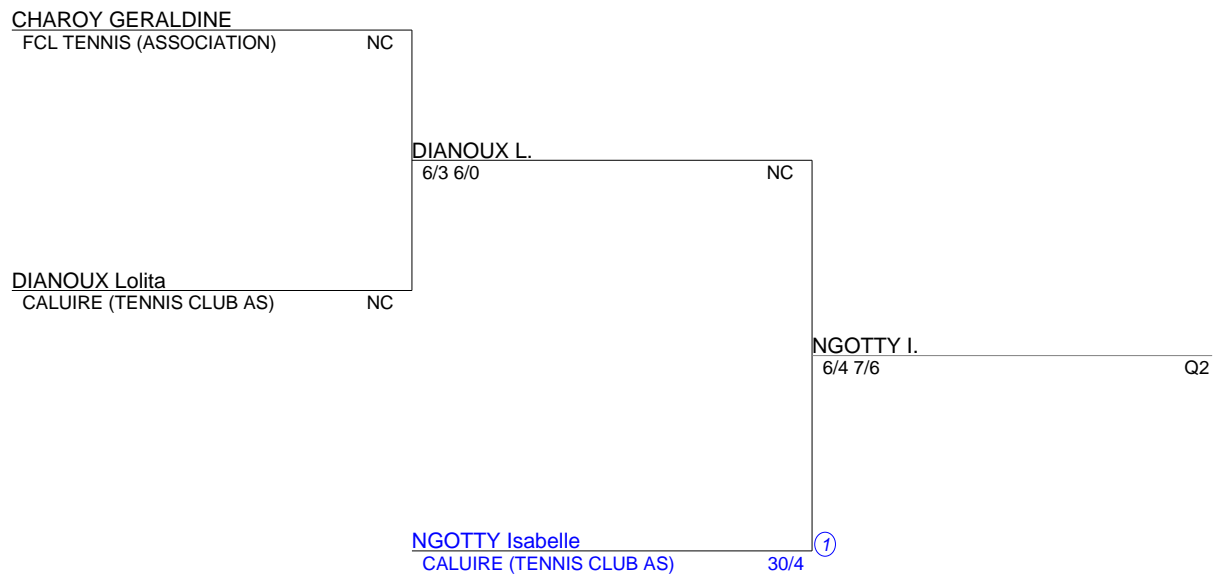

TOURNOI TENNIS CLUB AS CALUIRE
 Simple Dames Senior
 1. TABLEAU NC A 30/4 (Tableau 1)

			MOKRANI Faiza CALUIRE (TENNIS CLUB AS) 30/1	②
	CASSAGNES Flore PAPE (TENNIS CLUB DE LA) 30/3			MOKRANI F. 6/2 6/4 Q1
			VALETTE M. 5/7 6/3 7/6(7) 30/3	
	VALETTE Muriel CALUIRE (TENNIS CLUB AS) 30/3			
			MORALES Ludivine MIONS (TENNIS CLUB) 30/1	③
	NOYAN Nelly LYON (TENNIS CLUB DE) 30/2			MORALES L. 6/2 6/2 Q2
			NOYAN N. 6/4 6/1 30/2	
	LAFONT Jennifer COLLONGES (TENNIS CLUB DE) 30/3			
q2	NGOTTY Isabelle CALUIRE (TENNIS CLUB AS) 30/4		LAFONT J. 6/7 6/1 6/2 30/3	
	ARNOUX CREPE Christelle CALUIRE (TENNIS CLUB AS) 30/3			
	JOLY Caroline CALUIRE (TENNIS CLUB AS) 30/3		ARNOUX CREPE C. wo 30/3	
			ARNOUX CREPE C. 6/0 6/3 30/3	
	TRAN Lucy SAINT PRIEST (TENNIS CLUB DE) 30/2			SIMON C. 6/2 6/4 Q3
			SIMON Claire FCL TENNIS (ASSOCIATION) 30/1	④
q1	HERRY Marie CALUIRE (TENNIS CLUB AS) 30/4			
			HERRY M. 7/6 6/0 30/4	
	DE LANGENHAGEN Marie-Aude CALUIRE (TENNIS CLUB AS) 30/2			HERRY M. 6/2 6/2 Q4
			PLATHEY coraline RIORGEAIS (TENNIS CLUB DE) 30/1	①

TOURNOI TENNIS CLUB AS CALUIRE
 Simple Dames Senior
 3. TABLEAU 30 A 15/5 (Tableau 1)

TOURNOI TENNIS CLUB AS CALUIRE
Simple Dames Senior
4. TABLEAU 15/4 A 15/1 (Tableau 1)

TOURNOI TENNIS CLUB AS CALUIRE
 Simple Dames Senior
 5. TABLEAU PRÉ-FINAL (Tableau 1)