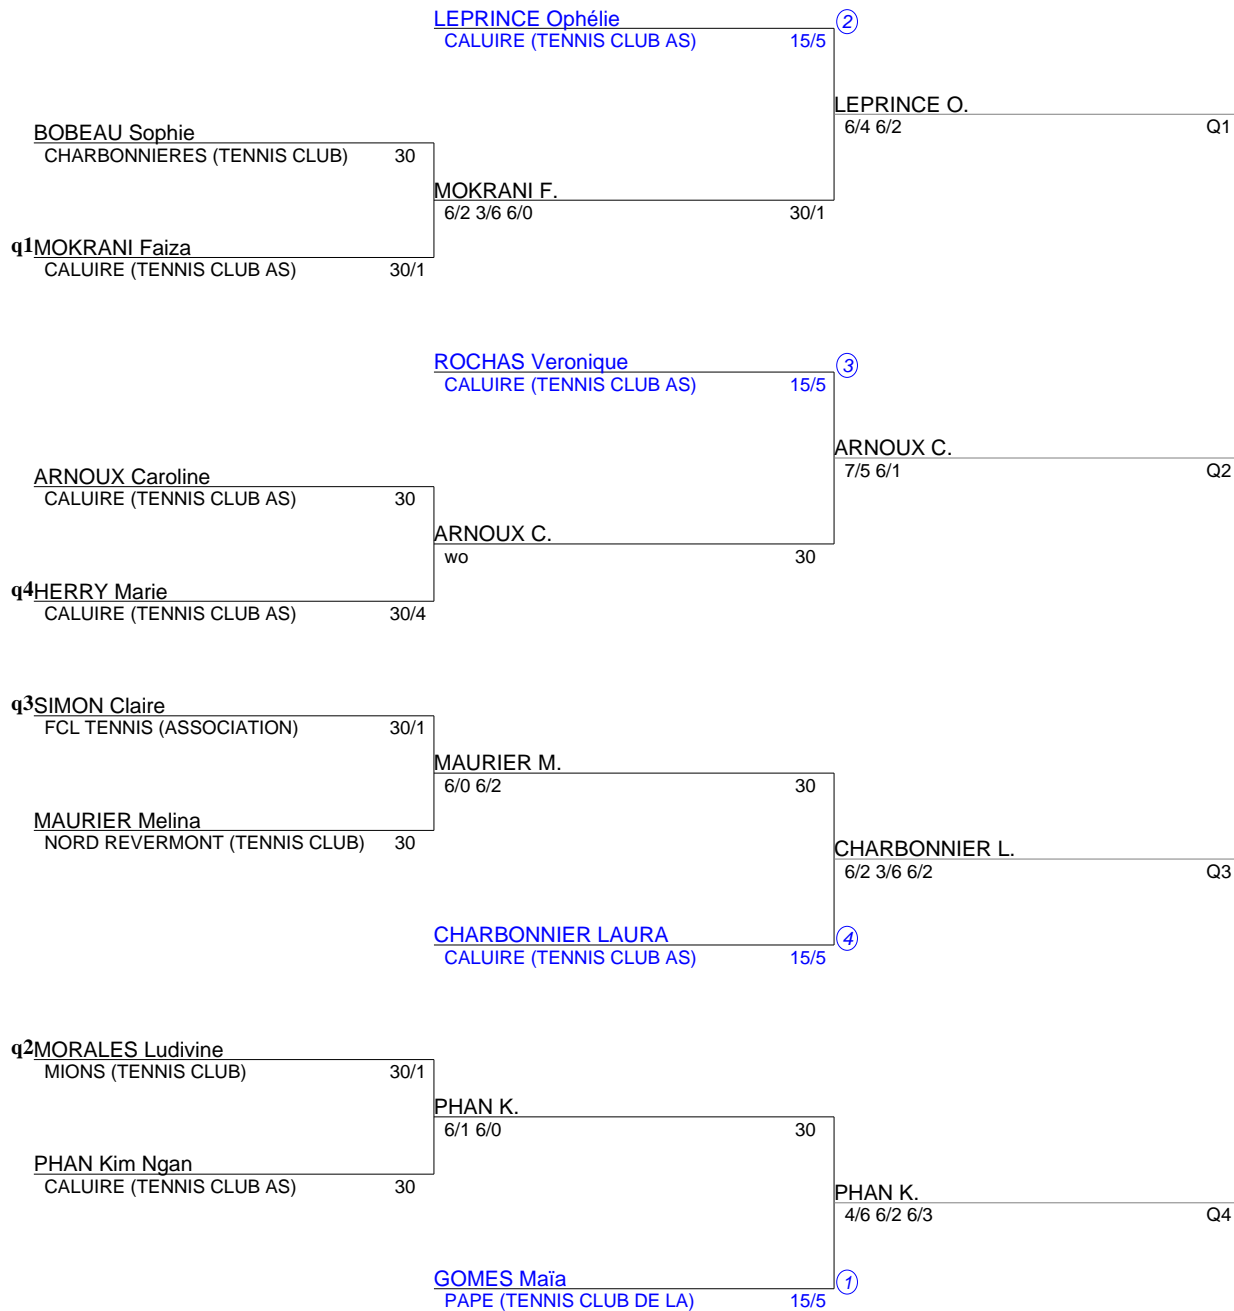

TOURNOI TENNIS CLUB AS CALUIRE
 Simple Dames Senior
 1. TABLEAU NC A 30/4 (Tableau 1)

			MOKRANI Faiza CALUIRE (TENNIS CLUB AS) 30/1	②
	CASSAGNES Flore PAPE (TENNIS CLUB DE LA) 30/3			MOKRANI F. 6/2 6/4 Q1
			VALETTE M. 5/7 6/3 7/6(7) 30/3	
	VALETTE Muriel CALUIRE (TENNIS CLUB AS) 30/3			
			MORALES Ludivine MIONS (TENNIS CLUB) 30/1	③
	NOYAN Nelly LYON (TENNIS CLUB DE) 30/2			MORALES L. 6/2 6/2 Q2
			NOYAN N. 6/4 6/1 30/2	
	LAFONT Jennifer COLLONGES (TENNIS CLUB DE) 30/3			
q2	NGOTTY Isabelle CALUIRE (TENNIS CLUB AS) 30/4		LAFONT J. 6/7 6/1 6/2 30/3	
	ARNOUX CREPE Christelle CALUIRE (TENNIS CLUB AS) 30/3			
	JOLY Caroline CALUIRE (TENNIS CLUB AS) 30/3		ARNOUX CREPE C. wo 30/3	
			ARNOUX CREPE C. 6/0 6/3 30/3	
	TRAN Lucy SAINT PRIEST (TENNIS CLUB DE) 30/2			SIMON C. 6/2 6/4 Q3
			SIMON Claire FCL TENNIS (ASSOCIATION) 30/1	④
q1	HERRY Marie CALUIRE (TENNIS CLUB AS) 30/4			
			HERRY M. 7/6 6/0 30/4	
	DE LANGENHAGEN Marie-Aude CALUIRE (TENNIS CLUB AS) 30/2			HERRY M. 6/2 6/2 Q4
			PLATHEY coraline RIORGEAIS (TENNIS CLUB DE) 30/1	①

TOURNOI TENNIS CLUB AS CALUIRE
 Simple Dames Senior
 3. TABLEAU 30 A 15/5 (Tableau 1)

TOURNOI TENNIS CLUB AS CALUIRE
Simple Dames Senior
4. TABLEAU 15/4 A 15/1 (Tableau 1)

TOURNOI TENNIS CLUB AS CALUIRE
 Simple Dames Senior
 5. TABLEAU PRÉ-FINAL (Tableau 1)

TOURNOI TENNIS CLUB AS CALUIRE
Simple Dames Senior
6. TABLEAU FINAL (Tableau 1)