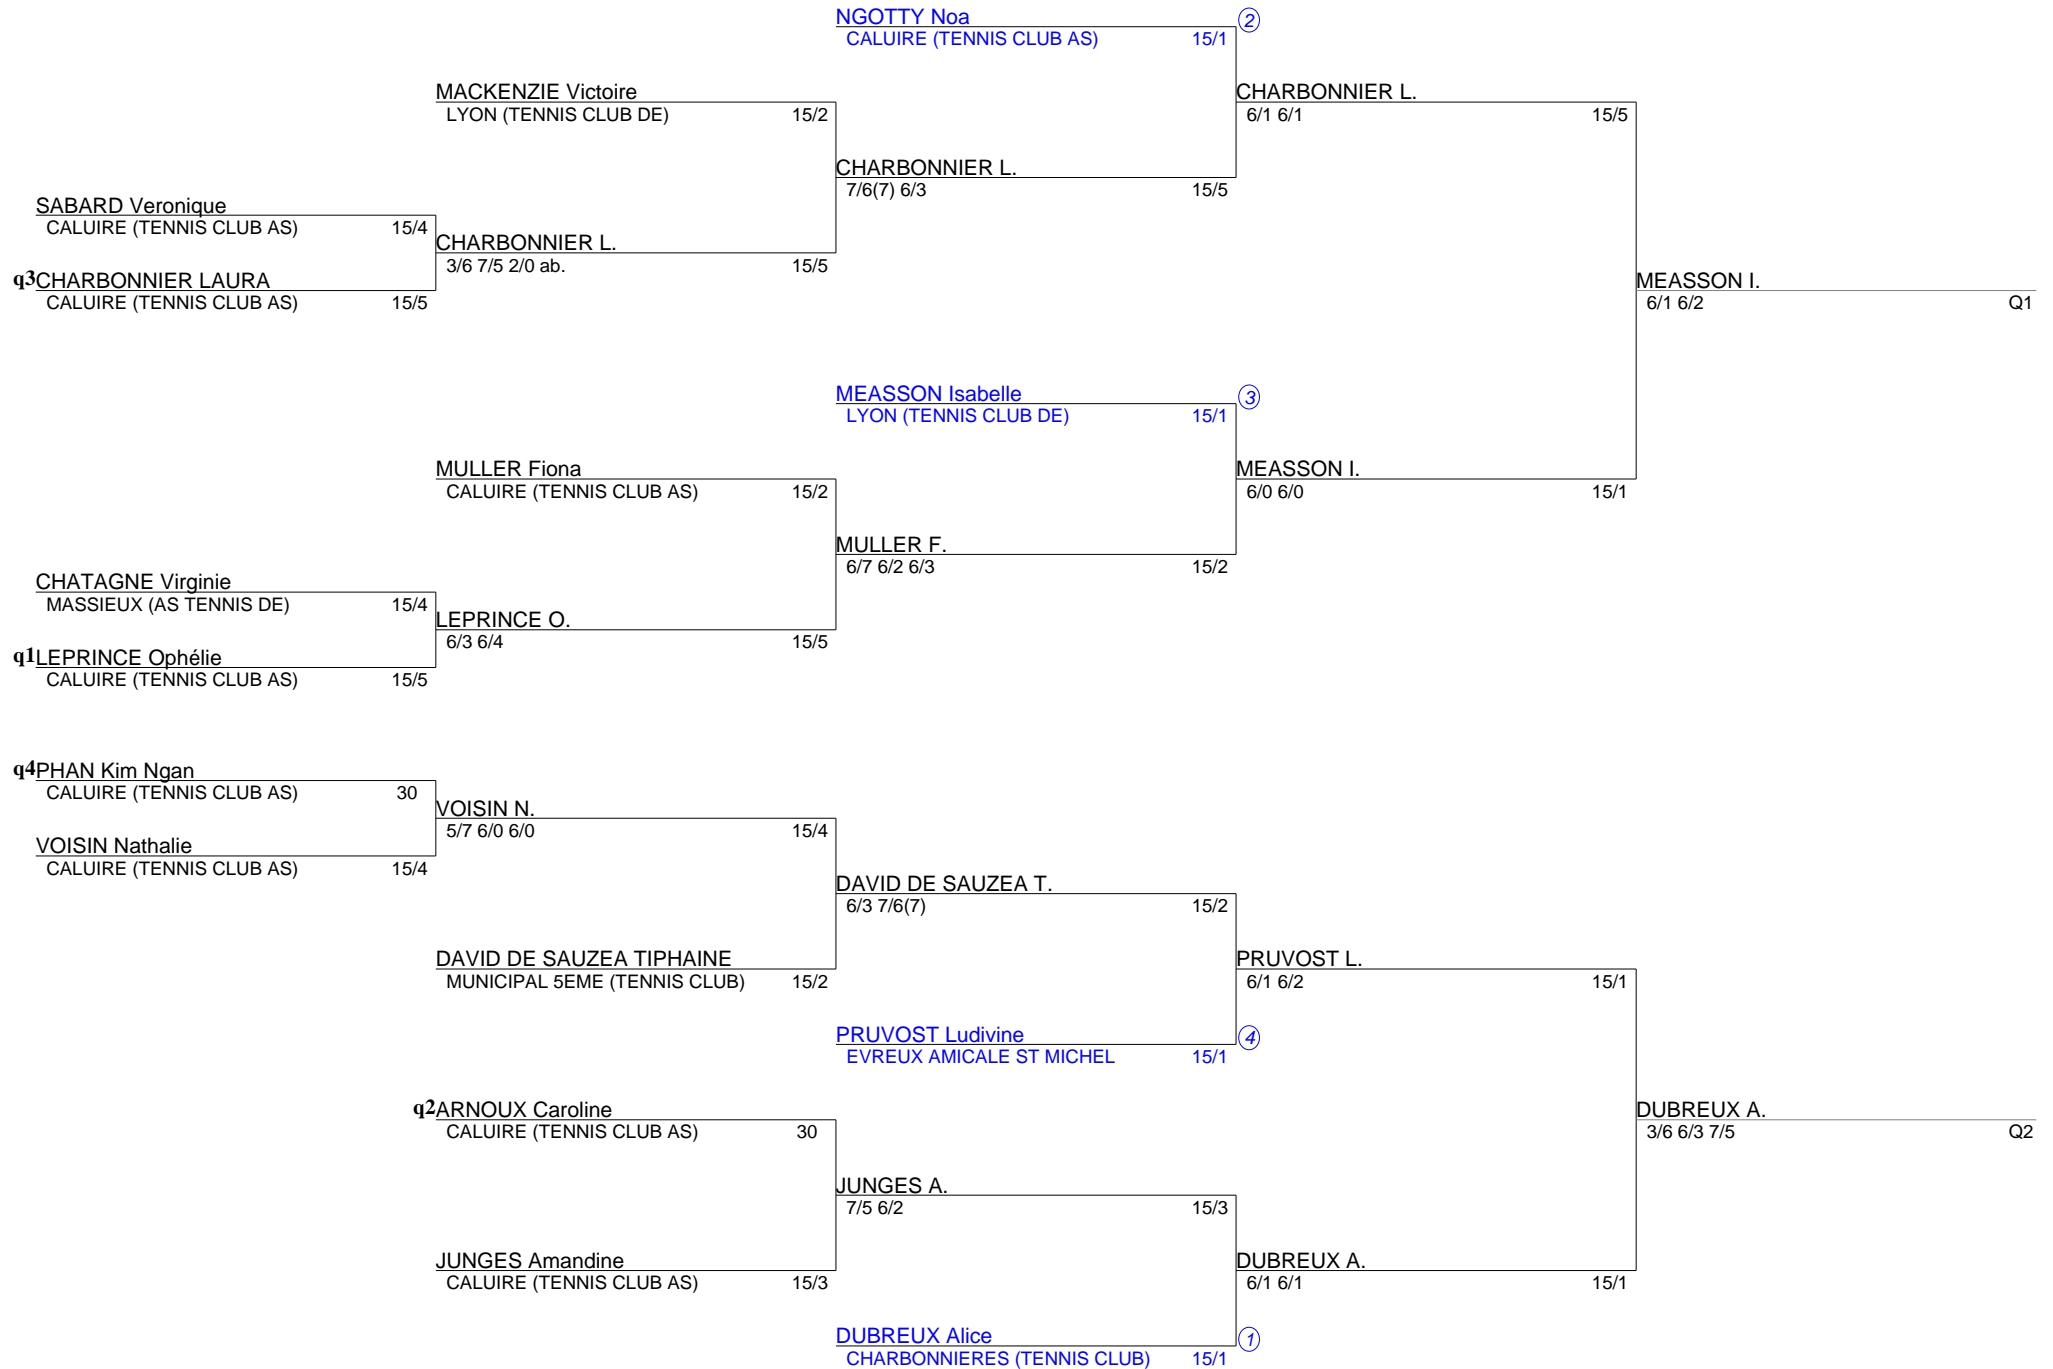

TOURNOI TENNIS CLUB AS CALUIRE
 Simple Dames Senior
 1. TABLEAU NC A 30/4 (Tableau 1)

			MOKRANI Faiza CALUIRE (TENNIS CLUB AS) 30/1	②
	CASSAGNES Flore PAPE (TENNIS CLUB DE LA) 30/3			MOKRANI F. 6/2 6/4 Q1
			VALETTE M. 5/7 6/3 7/6(7) 30/3	
	VALETTE Muriel CALUIRE (TENNIS CLUB AS) 30/3			
			MORALES Ludivine MIONS (TENNIS CLUB) 30/1	③
	NOYAN Nelly LYON (TENNIS CLUB DE) 30/2			MORALES L. 6/2 6/2 Q2
			NOYAN N. 6/4 6/1 30/2	
	LAFONT Jennifer COLLONGES (TENNIS CLUB DE) 30/3			
q2	NGOTTY Isabelle CALUIRE (TENNIS CLUB AS) 30/4		LAFONT J. 6/7 6/1 6/2 30/3	
	ARNOUX CREPE Christelle CALUIRE (TENNIS CLUB AS) 30/3			
	JOLY Caroline CALUIRE (TENNIS CLUB AS) 30/3		ARNOUX CREPE C. wo 30/3	
			ARNOUX CREPE C. 6/0 6/3 30/3	
	TRAN Lucy SAINT PRIEST (TENNIS CLUB DE) 30/2			SIMON C. 6/2 6/4 Q3
			SIMON Claire FCL TENNIS (ASSOCIATION) 30/1	④
q1	HERRY Marie CALUIRE (TENNIS CLUB AS) 30/4			
			HERRY M. 7/6 6/0 30/4	
	DE LANGENHAGEN Marie-Aude CALUIRE (TENNIS CLUB AS) 30/2			HERRY M. 6/2 6/2 Q4
			PLATHEY coraline RIORGEAIS (TENNIS CLUB DE) 30/1	①

TOURNOI TENNIS CLUB AS CALUIRE
 Simple Dames Senior
 3. TABLEAU 30 A 15/5 (Tableau 1)

TOURNOI TENNIS CLUB AS CALUIRE
Simple Dames Senior
4. TABLEAU 15/4 A 15/1 (Tableau 1)

TOURNOI TENNIS CLUB AS CALUIRE
 Simple Dames Senior
 5. TABLEAU PRÉ-FINAL (Tableau 1)

TOURNOI TENNIS CLUB AS CALUIRE
Simple Dames Senior
6. TABLEAU FINAL (Tableau 1)