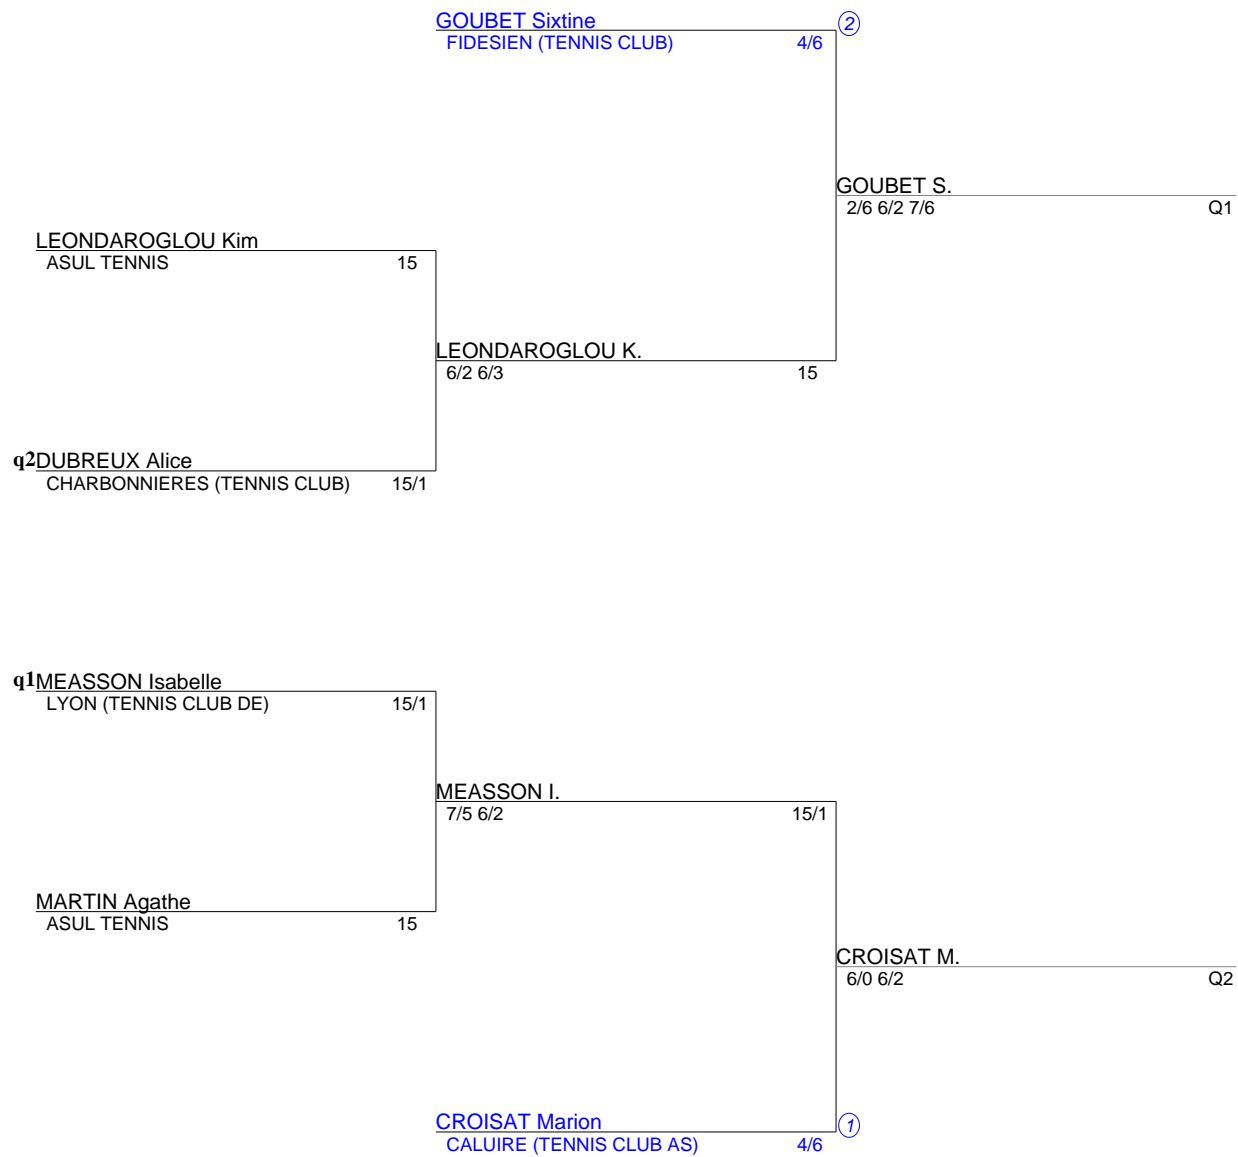

TOURNOI TENNIS CLUB AS CALUIRE
 Simple Dames Senior
 1. TABLEAU NC A 30/4 (Tableau 1)

			MOKRANI Faiza CALUIRE (TENNIS CLUB AS) 30/1	②
	CASSAGNES Flore PAPE (TENNIS CLUB DE LA) 30/3			MOKRANI F. 6/2 6/4 Q1
			VALETTE M. 5/7 6/3 7/6(7) 30/3	
	VALETTE Muriel CALUIRE (TENNIS CLUB AS) 30/3			
			MORALES Ludivine MIONS (TENNIS CLUB) 30/1	③
	NOYAN Nelly LYON (TENNIS CLUB DE) 30/2			MORALES L. 6/2 6/2 Q2
			NOYAN N. 6/4 6/1 30/2	
	LAFONT Jennifer COLLONGES (TENNIS CLUB DE) 30/3			
q2	NGOTTY Isabelle CALUIRE (TENNIS CLUB AS) 30/4		LAFONT J. 6/7 6/1 6/2 30/3	
	ARNOUX CREPE Christelle CALUIRE (TENNIS CLUB AS) 30/3			
	JOLY Caroline CALUIRE (TENNIS CLUB AS) 30/3		ARNOUX CREPE C. wo 30/3	
			ARNOUX CREPE C. 6/0 6/3 30/3	
	TRAN Lucy SAINT PRIEST (TENNIS CLUB DE) 30/2			SIMON C. 6/2 6/4 Q3
			SIMON Claire FCL TENNIS (ASSOCIATION) 30/1	④
q1	HERRY Marie CALUIRE (TENNIS CLUB AS) 30/4			
			HERRY M. 7/6 6/0 30/4	
	DE LANGENHAGEN Marie-Aude CALUIRE (TENNIS CLUB AS) 30/2			HERRY M. 6/2 6/2 Q4
			PLATHEY coraline RIORGEAIS (TENNIS CLUB DE) 30/1	①

TOURNOI TENNIS CLUB AS CALUIRE
 Simple Dames Senior
 3. TABLEAU 30 A 15/5 (Tableau 1)

TOURNOI TENNIS CLUB AS CALUIRE
Simple Dames Senior
4. TABLEAU 15/4 A 15/1 (Tableau 1)

TOURNOI TENNIS CLUB AS CALUIRE
 Simple Dames Senior
 5. TABLEAU PRÉ-FINAL (Tableau 1)

TOURNOI TENNIS CLUB AS CALUIRE
Simple Dames Senior
6. TABLEAU FINAL (Tableau 1)