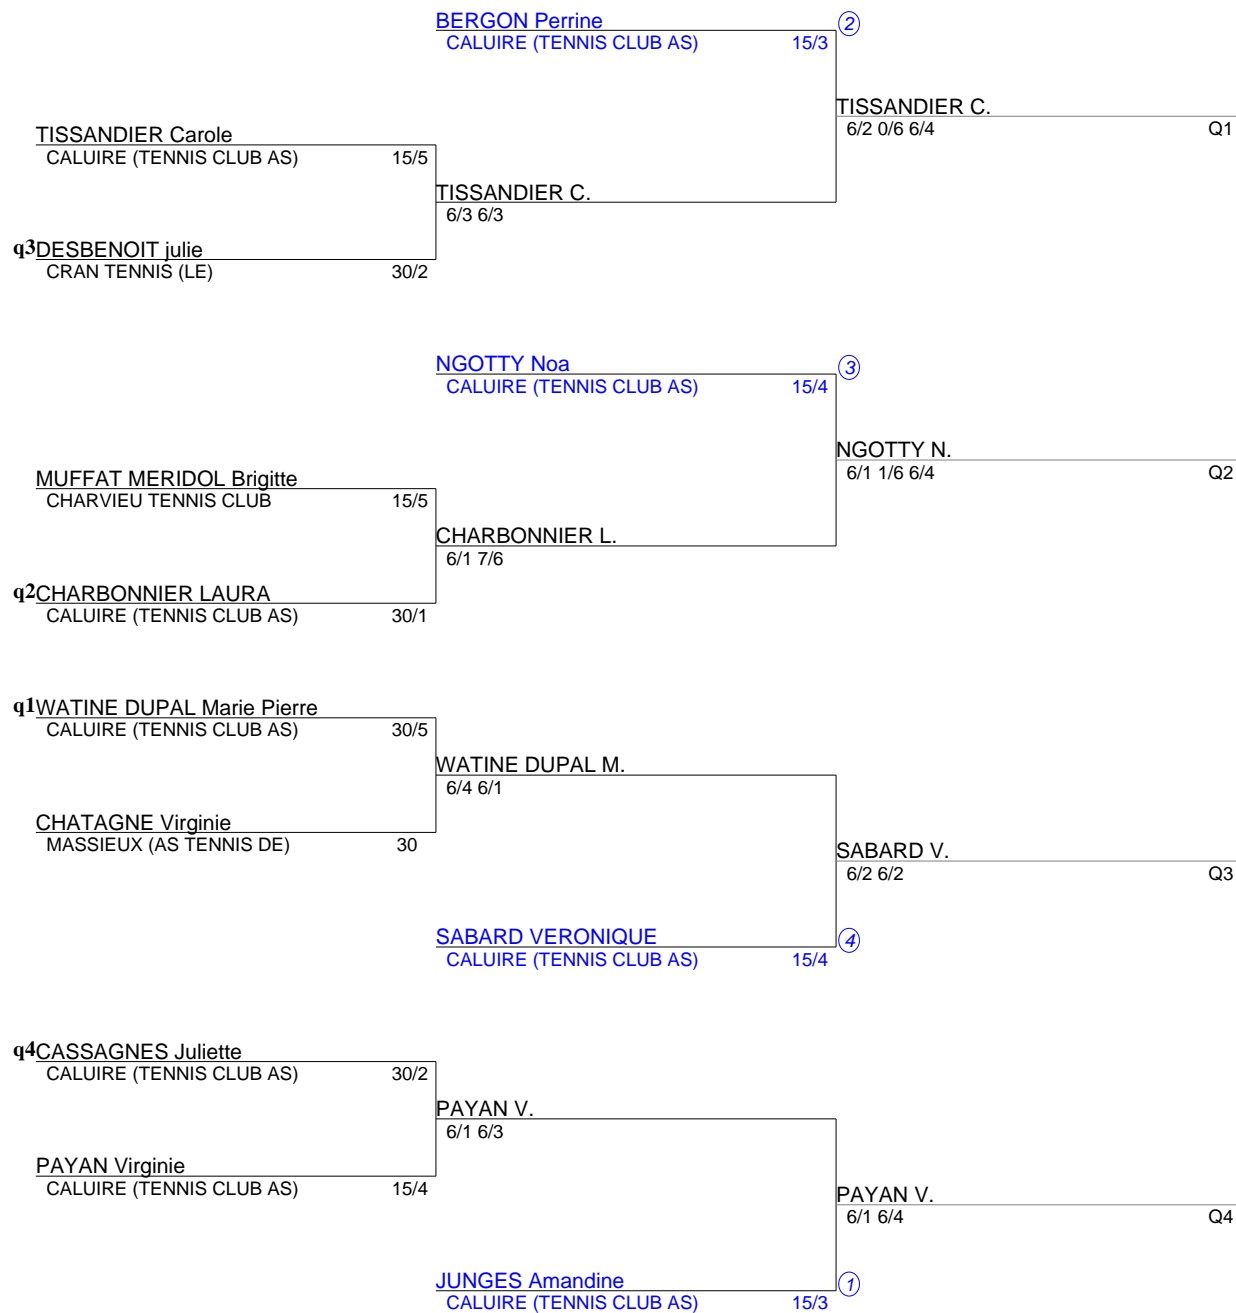

TENNIS CLUB AS CALUIRE  
Simple Dames Senior  
1. NC A 30/3 (Tableau 1)

TENNIS CLUB AS CALUIRE  
Simple Dames Senior  
2. 30/2 A 30/1 (Tableau 1)

TENNIS CLUB AS CALUIRE  
Simple Dames Senior  
3. 30 a 15/3 (Tableau 1)

TENNIS CLUB AS CALUIRE  
Simple Dames Senior  
4. 15/2 A 15/1 (Tableau 1)

TENNIS CLUB AS CALUIRE  
Simple Dames Senior  
5. TABLEAU FINAL (Tableau 1)