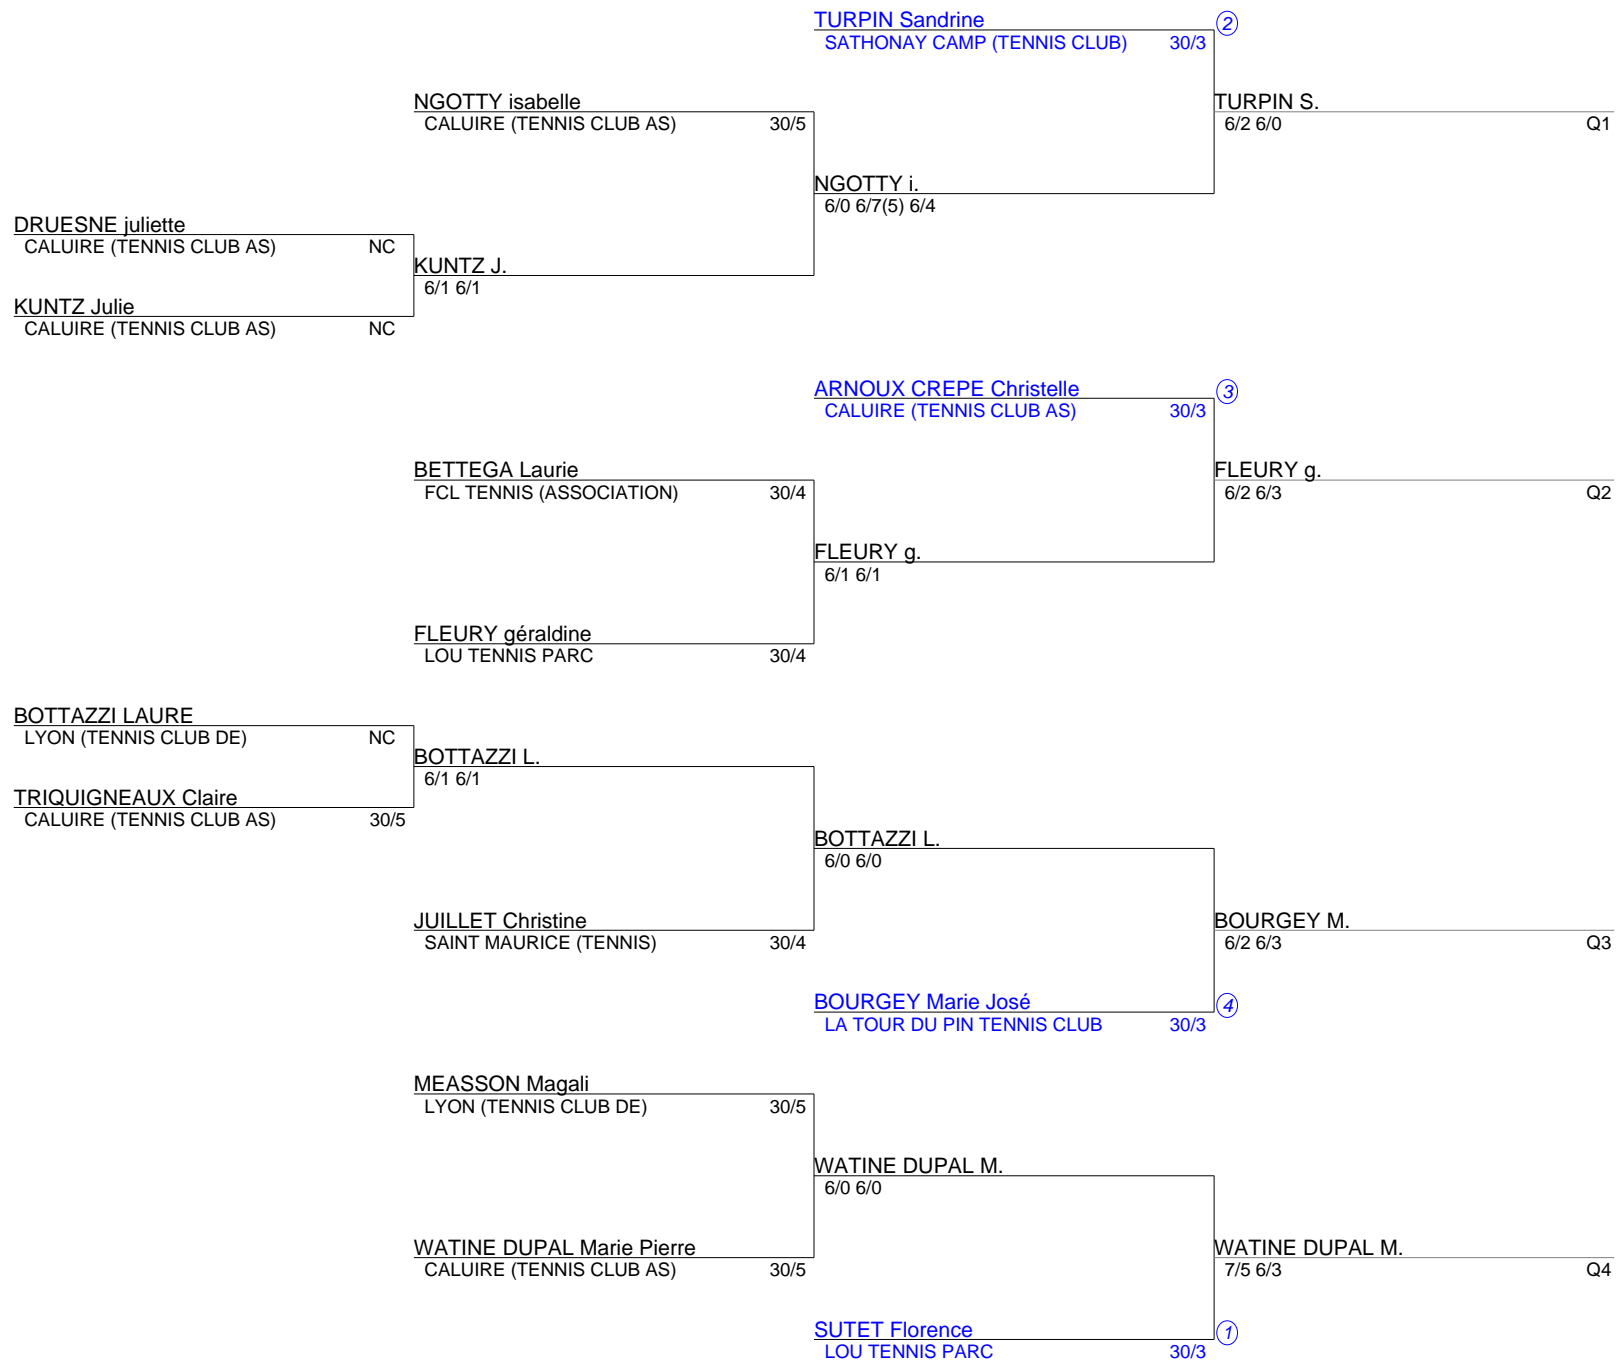

TENNIS CLUB AS CALUIRE  
Simple Dames Senior  
1. NC A 30/3 (Tableau 1)

TENNIS CLUB AS CALUIRE  
Simple Dames Senior  
2. 30/2 A 30/1 (Tableau 1)

TENNIS CLUB AS CALUIRE  
Simple Dames Senior  
3. 30 a 15/3 (Tableau 1)

TENNIS CLUB AS CALUIRE  
Simple Dames Senior  
4. 15/2 A 15/1 (Tableau 1)

TENNIS CLUB AS CALUIRE  
Simple Dames Senior  
5. TABLEAU FINAL (Tableau 1)