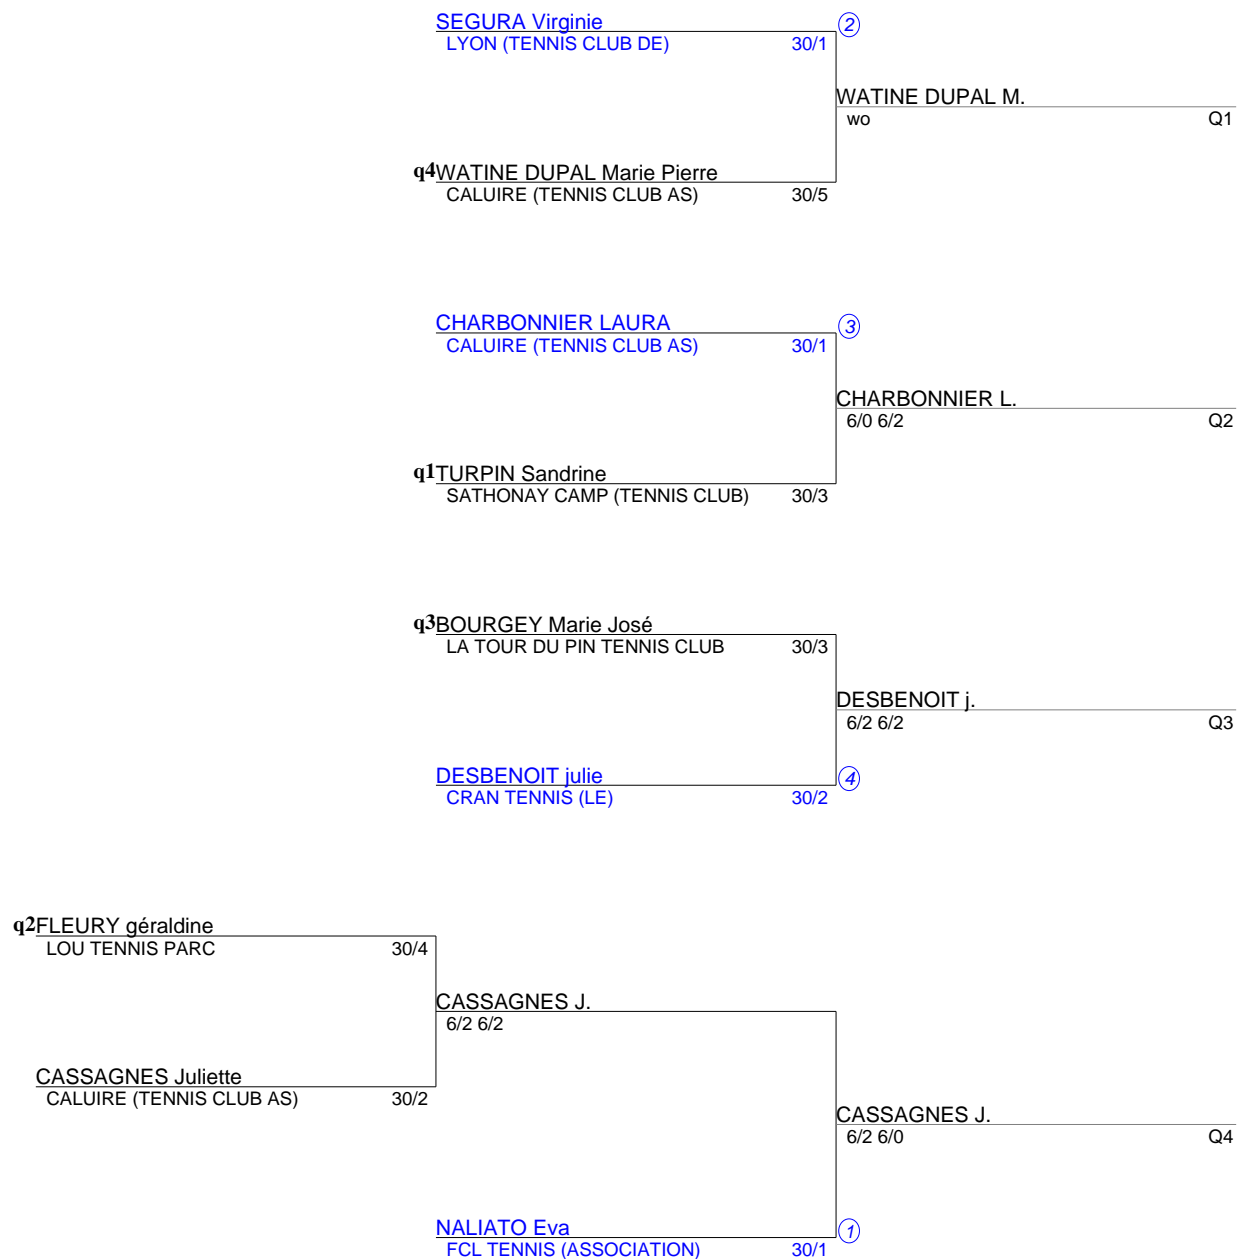

TENNIS CLUB AS CALUIRE  
Simple Dames Senior  
1. NC A 30/3 (Tableau 1)

TENNIS CLUB AS CALUIRE  
Simple Dames Senior  
2. 30/2 A 30/1 (Tableau 1)

TENNIS CLUB AS CALUIRE  
Simple Dames Senior  
3. 30 a 15/3 (Tableau 1)

TENNIS CLUB AS CALUIRE  
Simple Dames Senior  
4. 15/2 A 15/1 (Tableau 1)

TENNIS CLUB AS CALUIRE  
Simple Dames Senior  
5. TABLEAU FINAL (Tableau 1)