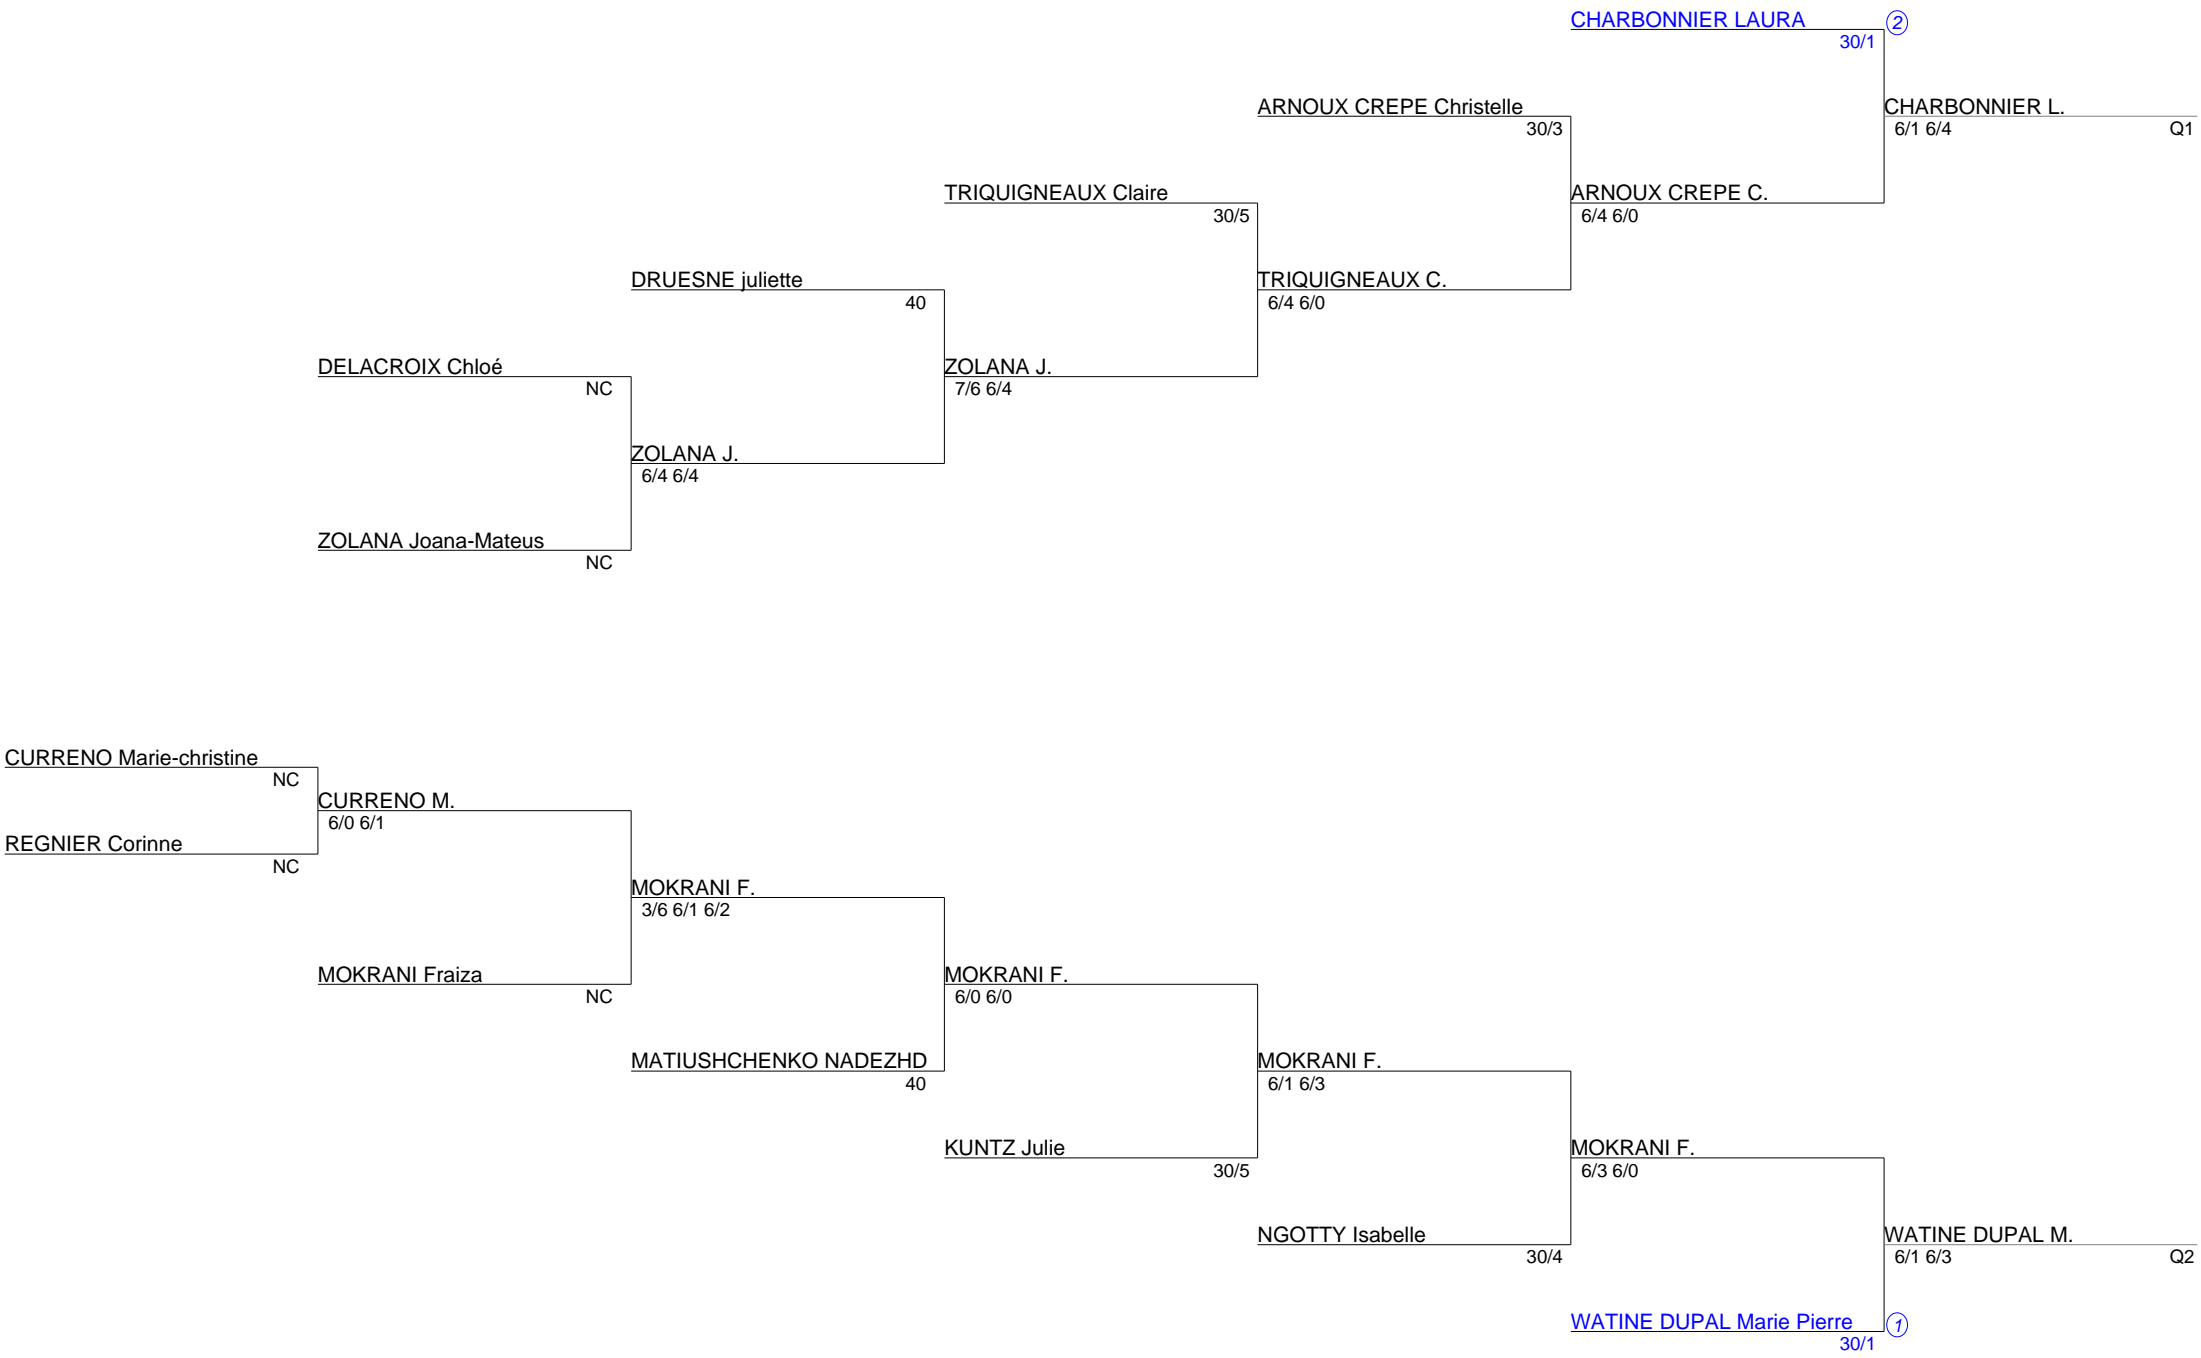

TOURNOI INTERNE AS CALUIRE  
Simple Dames Senior  
1. TABLEAU 4EME SERIE (Tableau 1)

TOURNOI INTERNE AS CALUIRE  
Simple Dames Senior  
2. TABLEAU 30 A 15/5 (Tableau 1)

TOURNOI INTERNE AS CALUIRE  
Simple Dames Senior  
3. TABLEAU FINAL (Tableau 1)