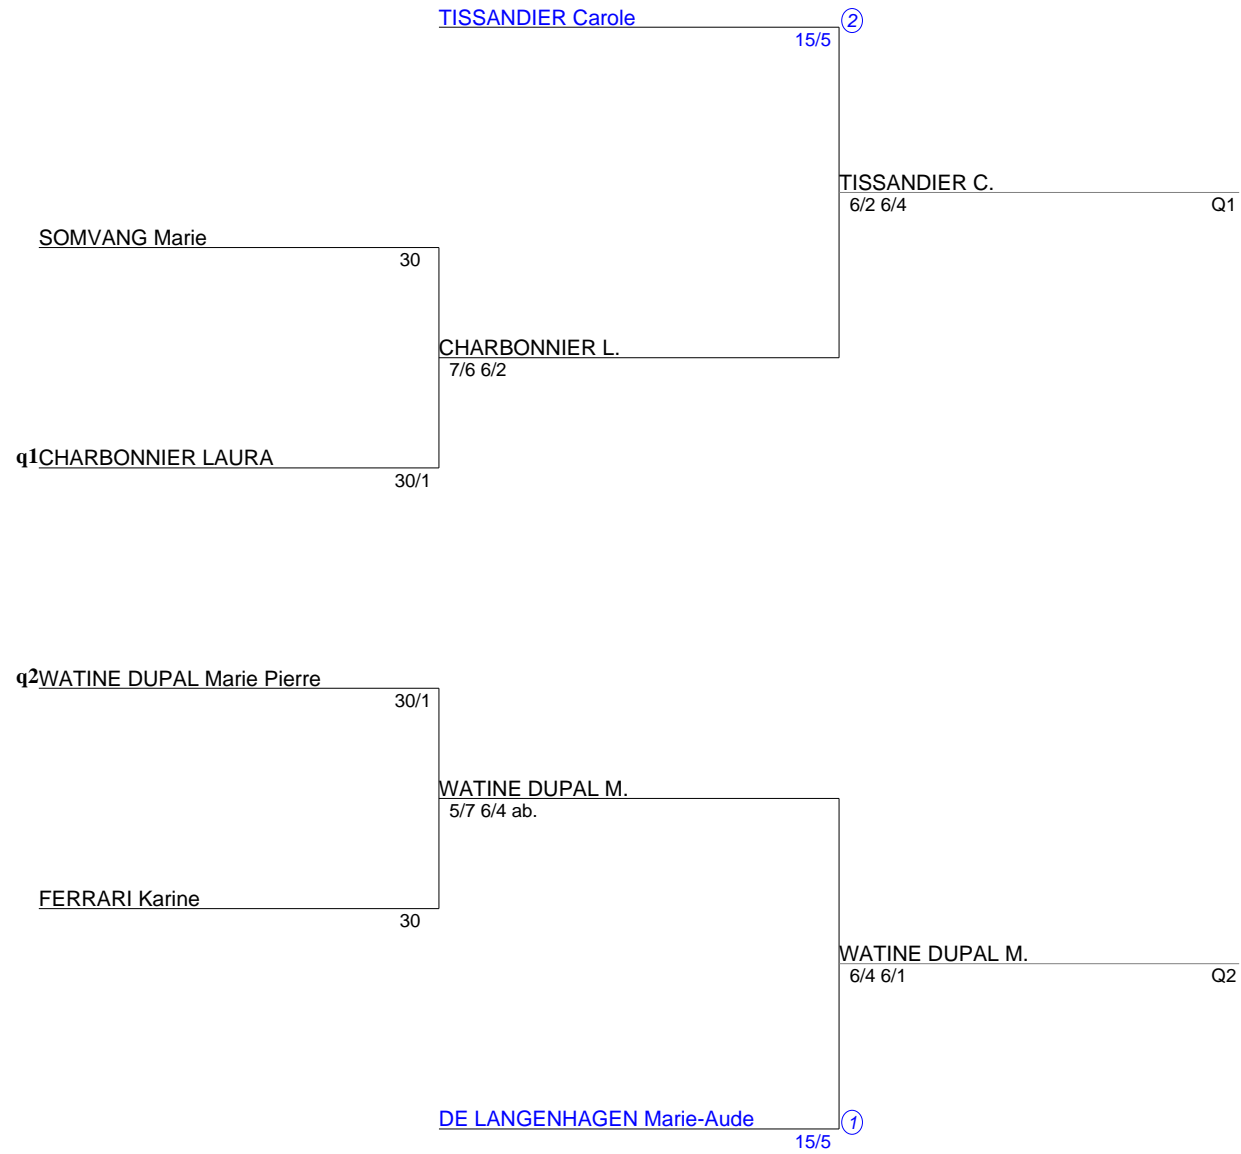

TOURNOI INTERNE AS CALUIRE  
Simple Dames Senior  
1. TABLEAU 4EME SERIE (Tableau 1)

TOURNOI INTERNE AS CALUIRE  
Simple Dames Senior  
2. TABLEAU 30 A 15/5 (Tableau 1)

TOURNOI INTERNE AS CALUIRE  
Simple Dames Senior  
3. TABLEAU FINAL (Tableau 1)