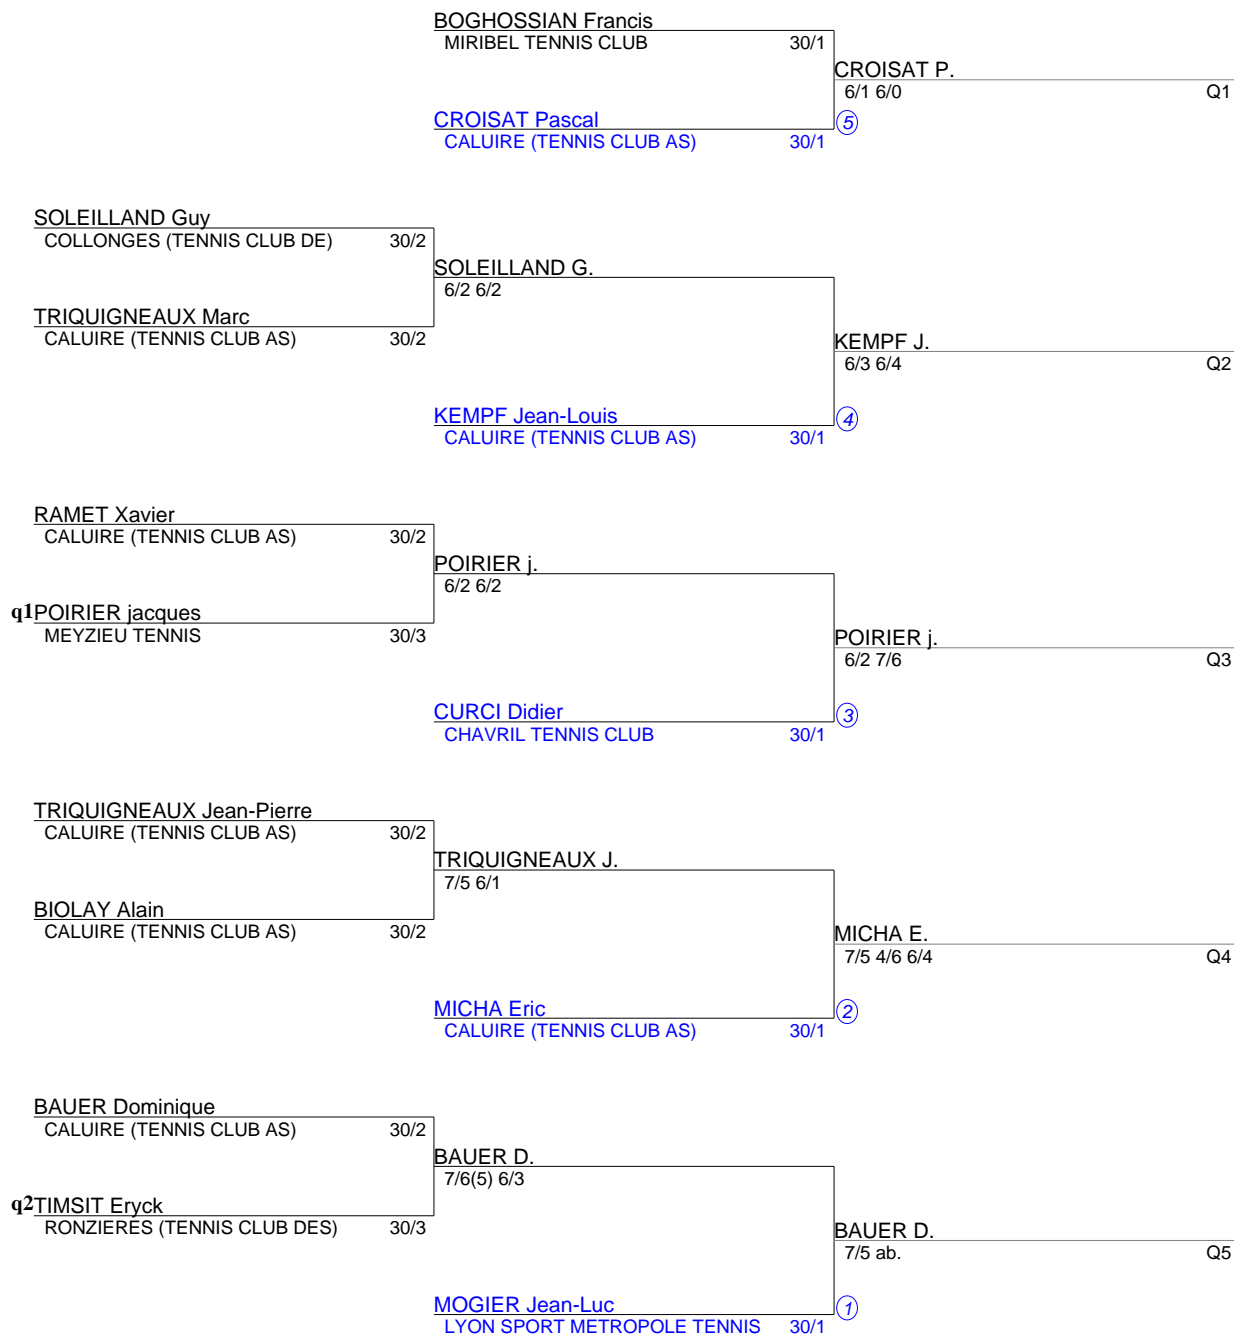

TENNIS CLUB AS CALUIRE
Simple Messieurs 55
1. NC A 30/3 (Tableau 1)

TENNIS CLUB AS CALUIRE
Simple Messieurs 55
2. 30/2 A 30/1 (Tableau 1)

TENNIS CLUB AS CALUIRE
Simple Messieurs 55
3. TABLEAU FINAL (Tableau 1)