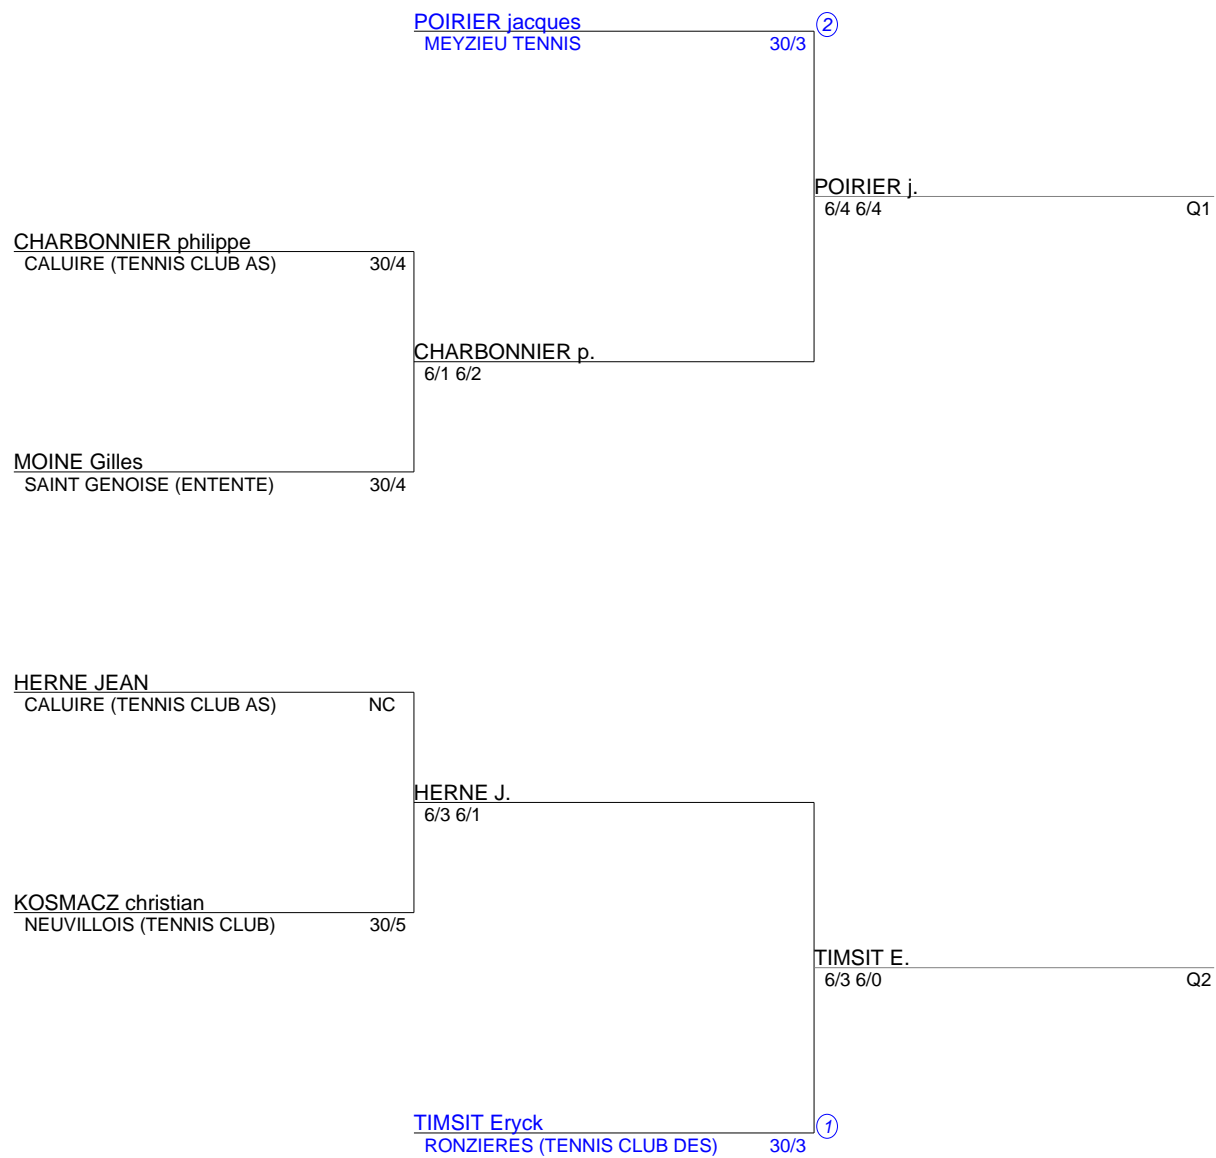

TENNIS CLUB AS CALUIRE
Simple Messieurs 55
1. NC A 30/3 (Tableau 1)

TENNIS CLUB AS CALUIRE
Simple Messieurs 55
2. 30/2 A 30/1 (Tableau 1)

TENNIS CLUB AS CALUIRE
Simple Messieurs 55
3. TABLEAU FINAL (Tableau 1)