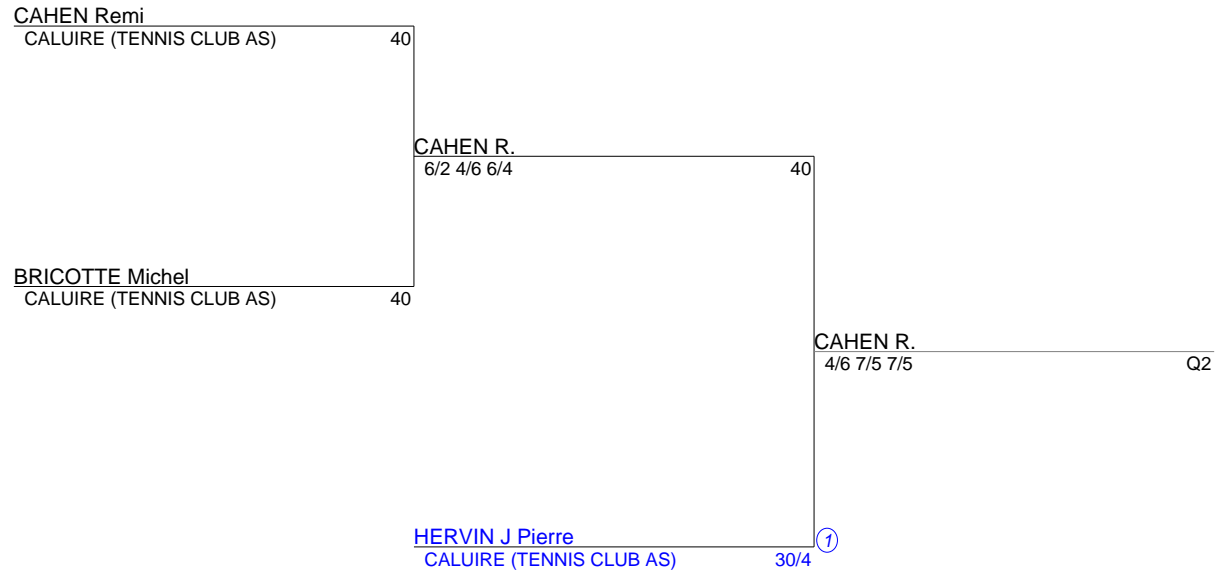

TENNIS CLUB AS CALUIRE
Simple Messieurs 55
1. TABLEAU 40 A 30/4 (Tableau 1)

TENNIS CLUB AS CALUIRE
Simple Messieurs 55
2. TABLEAU 30/3 A 30/1 (Tableau 1)

TENNIS CLUB AS CALUIRE
Simple Messieurs 55
3. TABLEAU FINAL (Tableau 1)