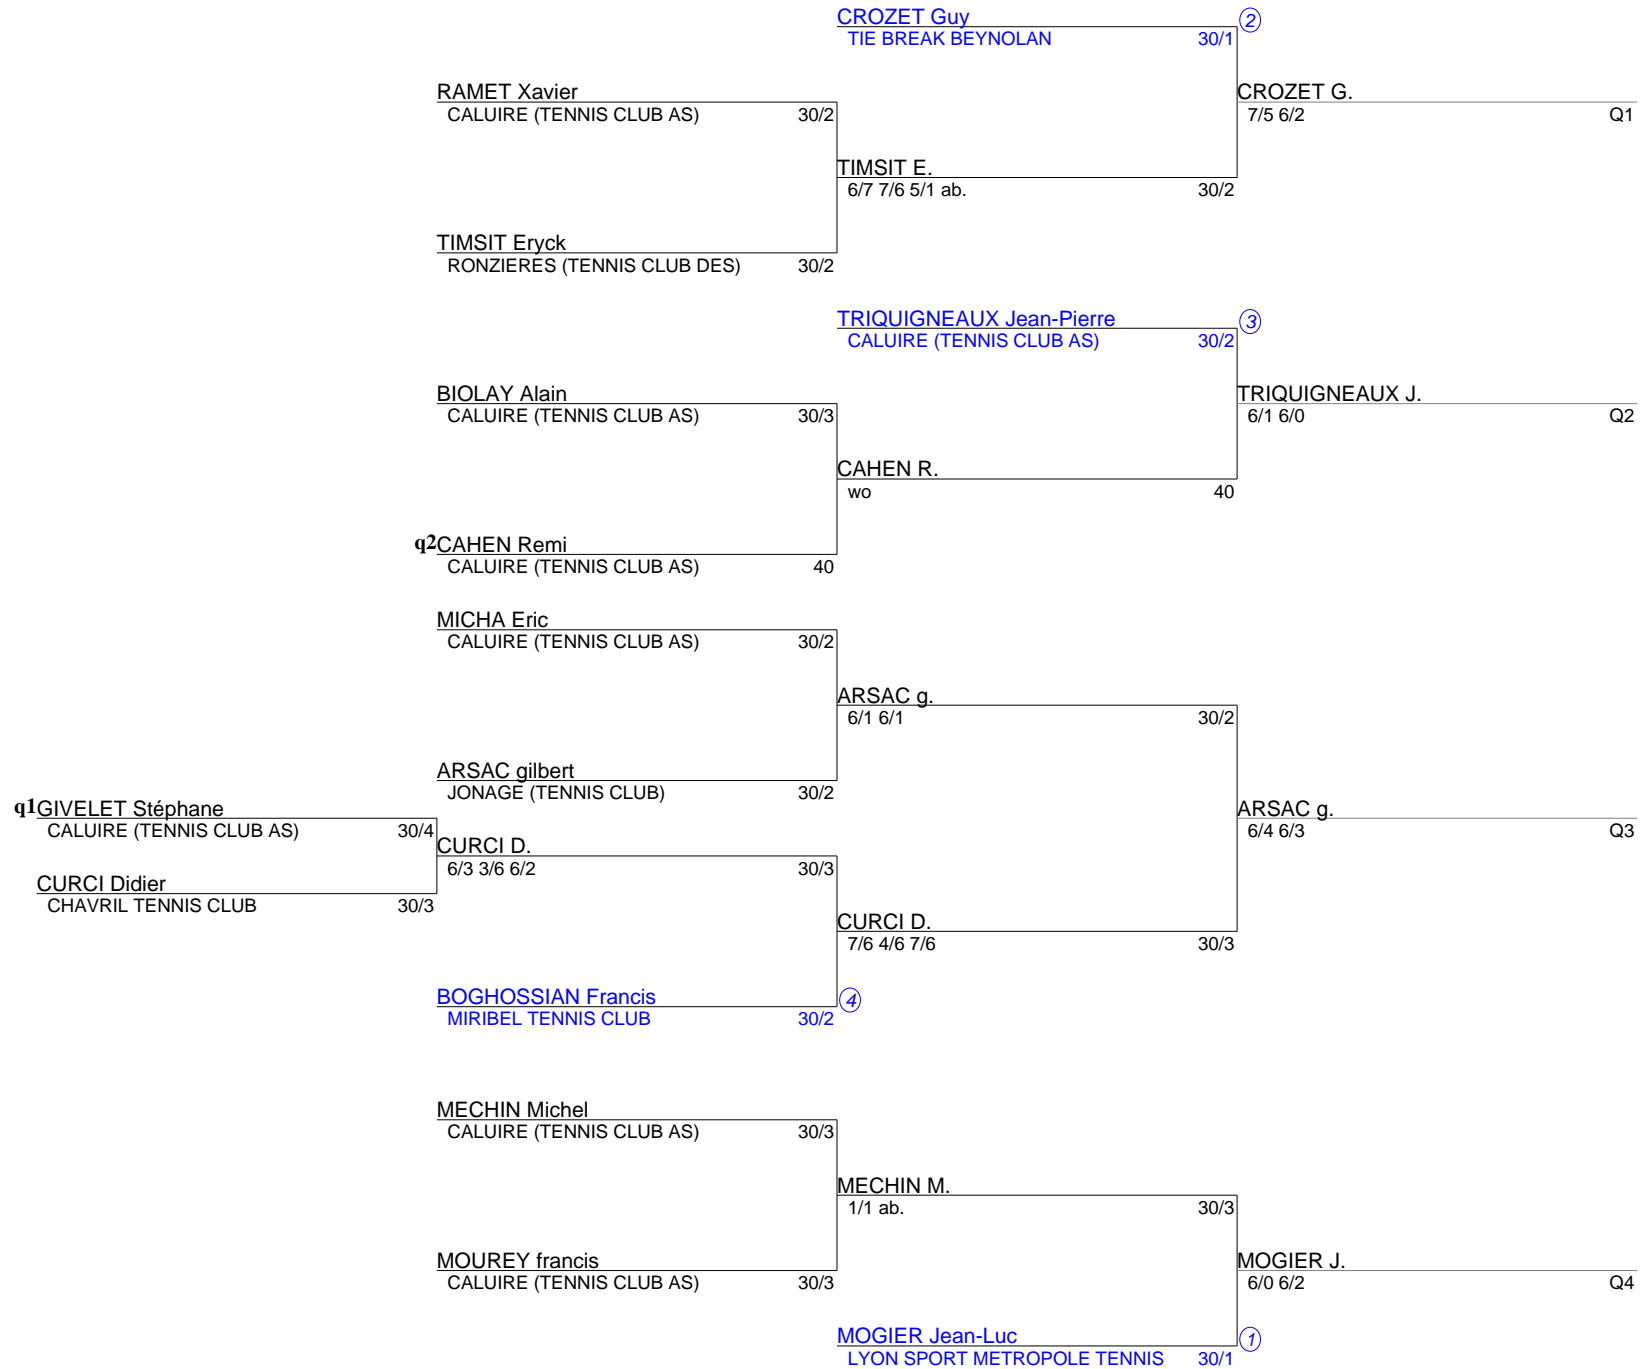

TENNIS CLUB AS CALUIRE
Simple Messieurs 55
1. TABLEAU 40 A 30/4 (Tableau 1)

TENNIS CLUB AS CALUIRE
Simple Messieurs 55
2. TABLEAU 30/3 A 30/1 (Tableau 1)

TENNIS CLUB AS CALUIRE
Simple Messieurs 55
3. TABLEAU FINAL (Tableau 1)