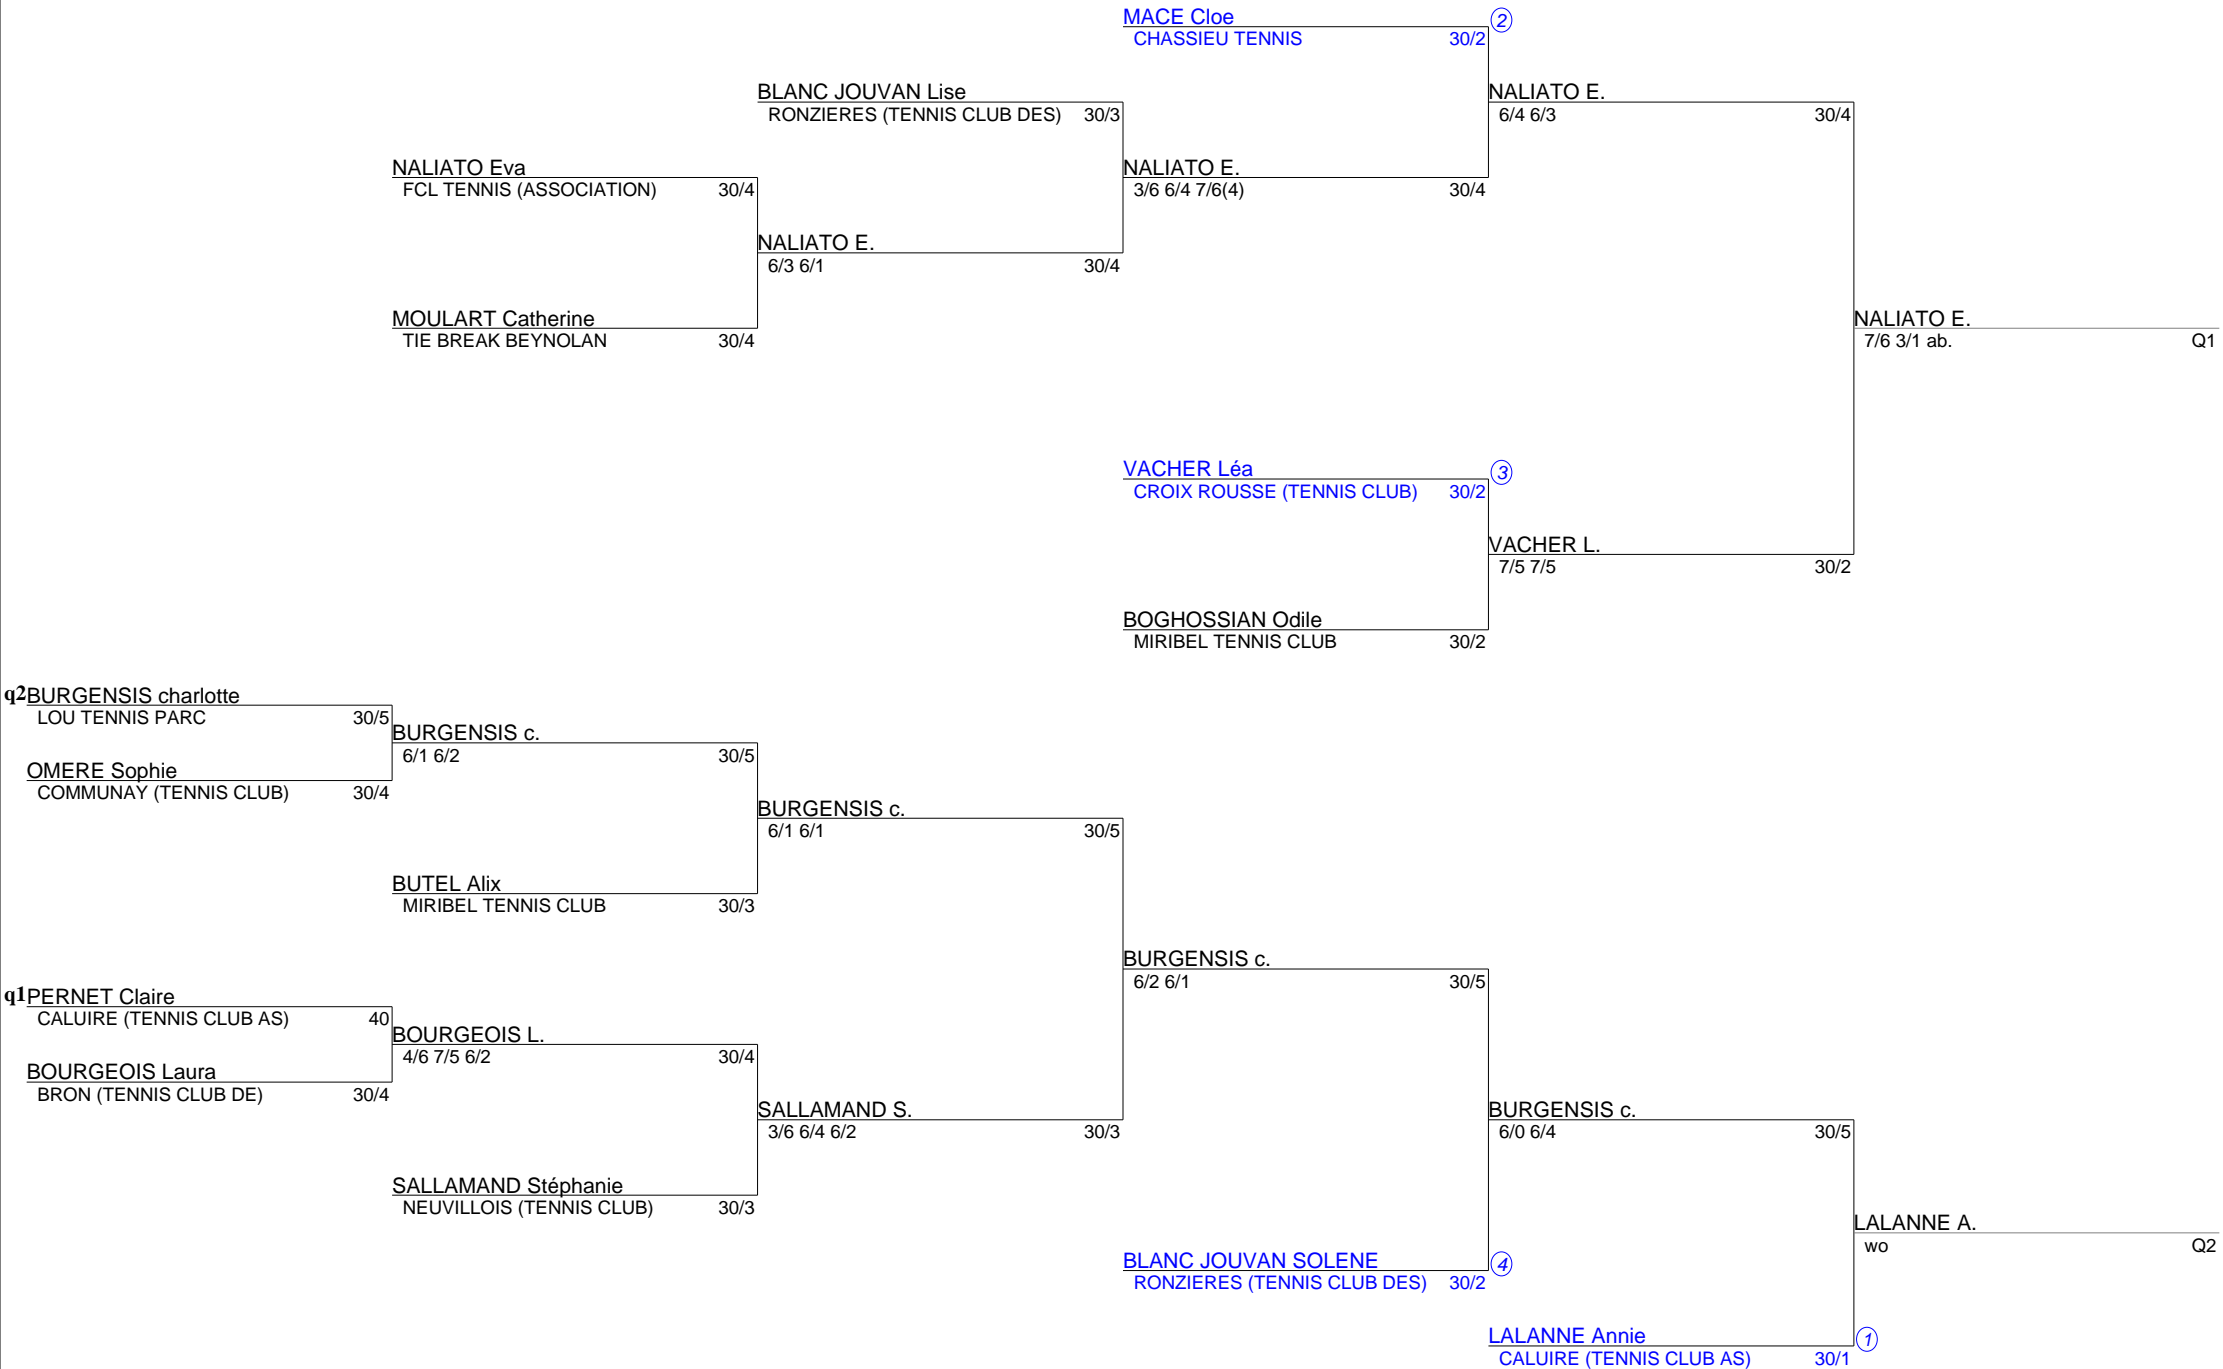

TENNIS CLUB AS CALUIRE
 Simple Dames Senior
 1. TABLEAU NC A 30/5 (Tableau 1)

TENNIS CLUB AS CALUIRE
Simple Dames Senior
2. TABLEAU 30/4 A 30/1 (Tableau 1)

TENNIS CLUB AS CALUIRE
 Simple Dames Senior
 3. TABLEAU 30 A 15/4 (Tableau 1)

TENNIS CLUB AS CALUIRE
Simple Dames Senior
4. TABLEAU 15/3 A 15/1 (Tableau 1)

TENNIS CLUB AS CALUIRE
Simple Dames Senior
5. TABLEAU 15 A 5/6 (Tableau 1)

TENNIS CLUB AS CALUIRE
Simple Dames Senior
6. TABLEAU FINAL (Tableau 1)