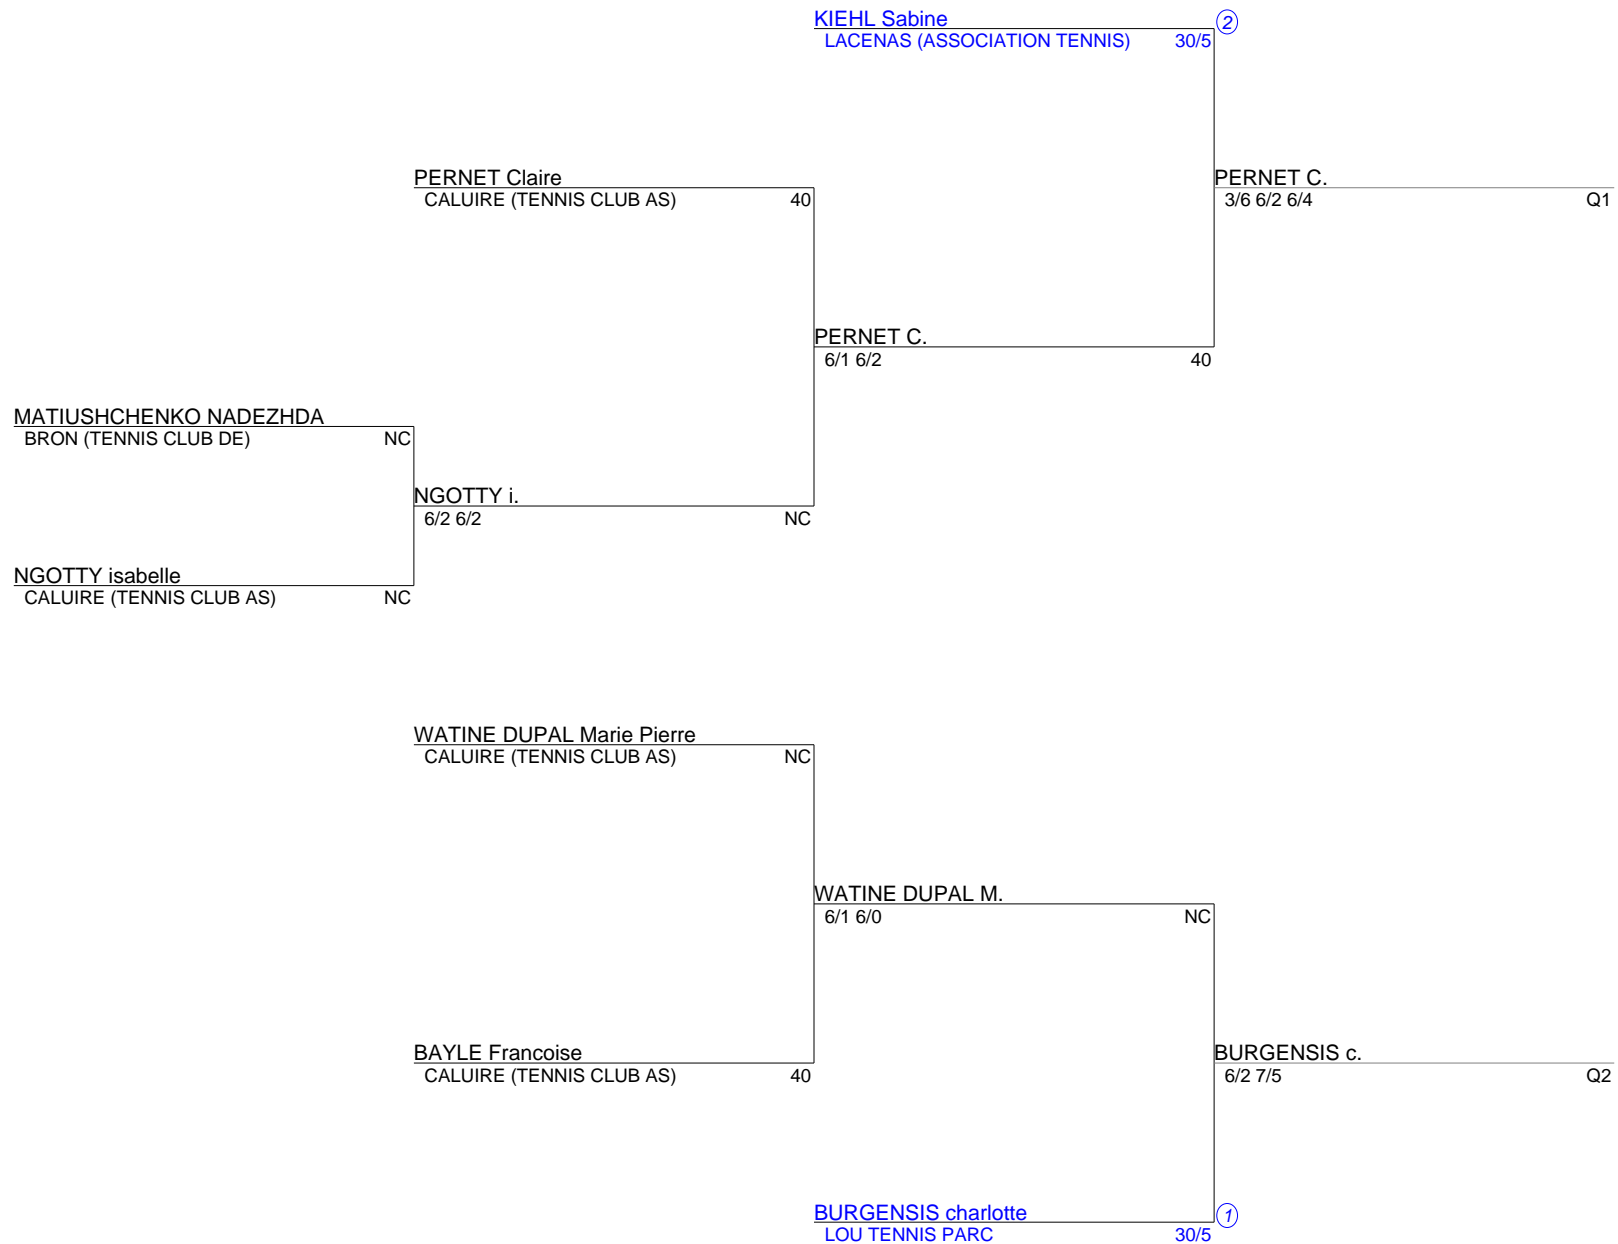

TENNIS CLUB AS CALUIRE
 Simple Dames Senior
 1. TABLEAU NC A 30/5 (Tableau 1)

TENNIS CLUB AS CALUIRE
Simple Dames Senior
2. TABLEAU 30/4 A 30/1 (Tableau 1)

TENNIS CLUB AS CALUIRE
 Simple Dames Senior
 3. TABLEAU 30 A 15/4 (Tableau 1)

TENNIS CLUB AS CALUIRE
Simple Dames Senior
4. TABLEAU 15/3 A 15/1 (Tableau 1)

TENNIS CLUB AS CALUIRE
Simple Dames Senior
5. TABLEAU 15 A 5/6 (Tableau 1)

TENNIS CLUB AS CALUIRE
Simple Dames Senior
6. TABLEAU FINAL (Tableau 1)