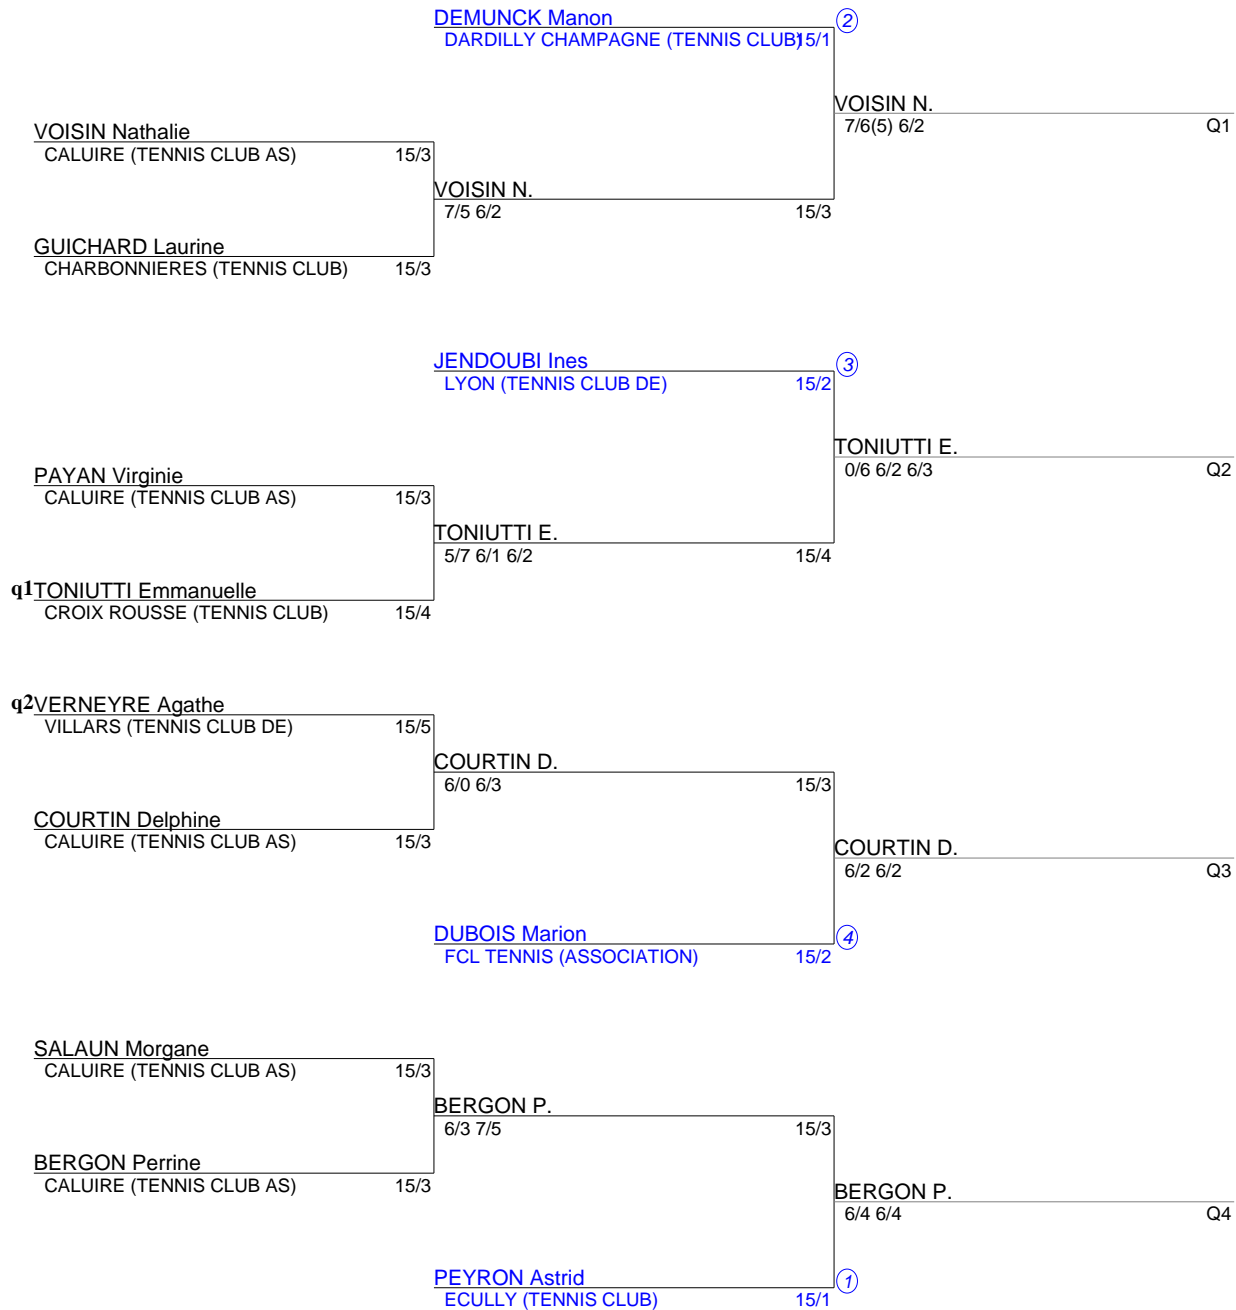

TENNIS CLUB AS CALUIRE
 Simple Dames Senior
 1. TABLEAU NC A 30/5 (Tableau 1)

TENNIS CLUB AS CALUIRE
Simple Dames Senior
2. TABLEAU 30/4 A 30/1 (Tableau 1)

TENNIS CLUB AS CALUIRE
 Simple Dames Senior
 3. TABLEAU 30 A 15/4 (Tableau 1)

TENNIS CLUB AS CALUIRE
Simple Dames Senior
4. TABLEAU 15/3 A 15/1 (Tableau 1)

TENNIS CLUB AS CALUIRE
Simple Dames Senior
5. TABLEAU 15 A 5/6 (Tableau 1)

TENNIS CLUB AS CALUIRE
Simple Dames Senior
6. TABLEAU FINAL (Tableau 1)