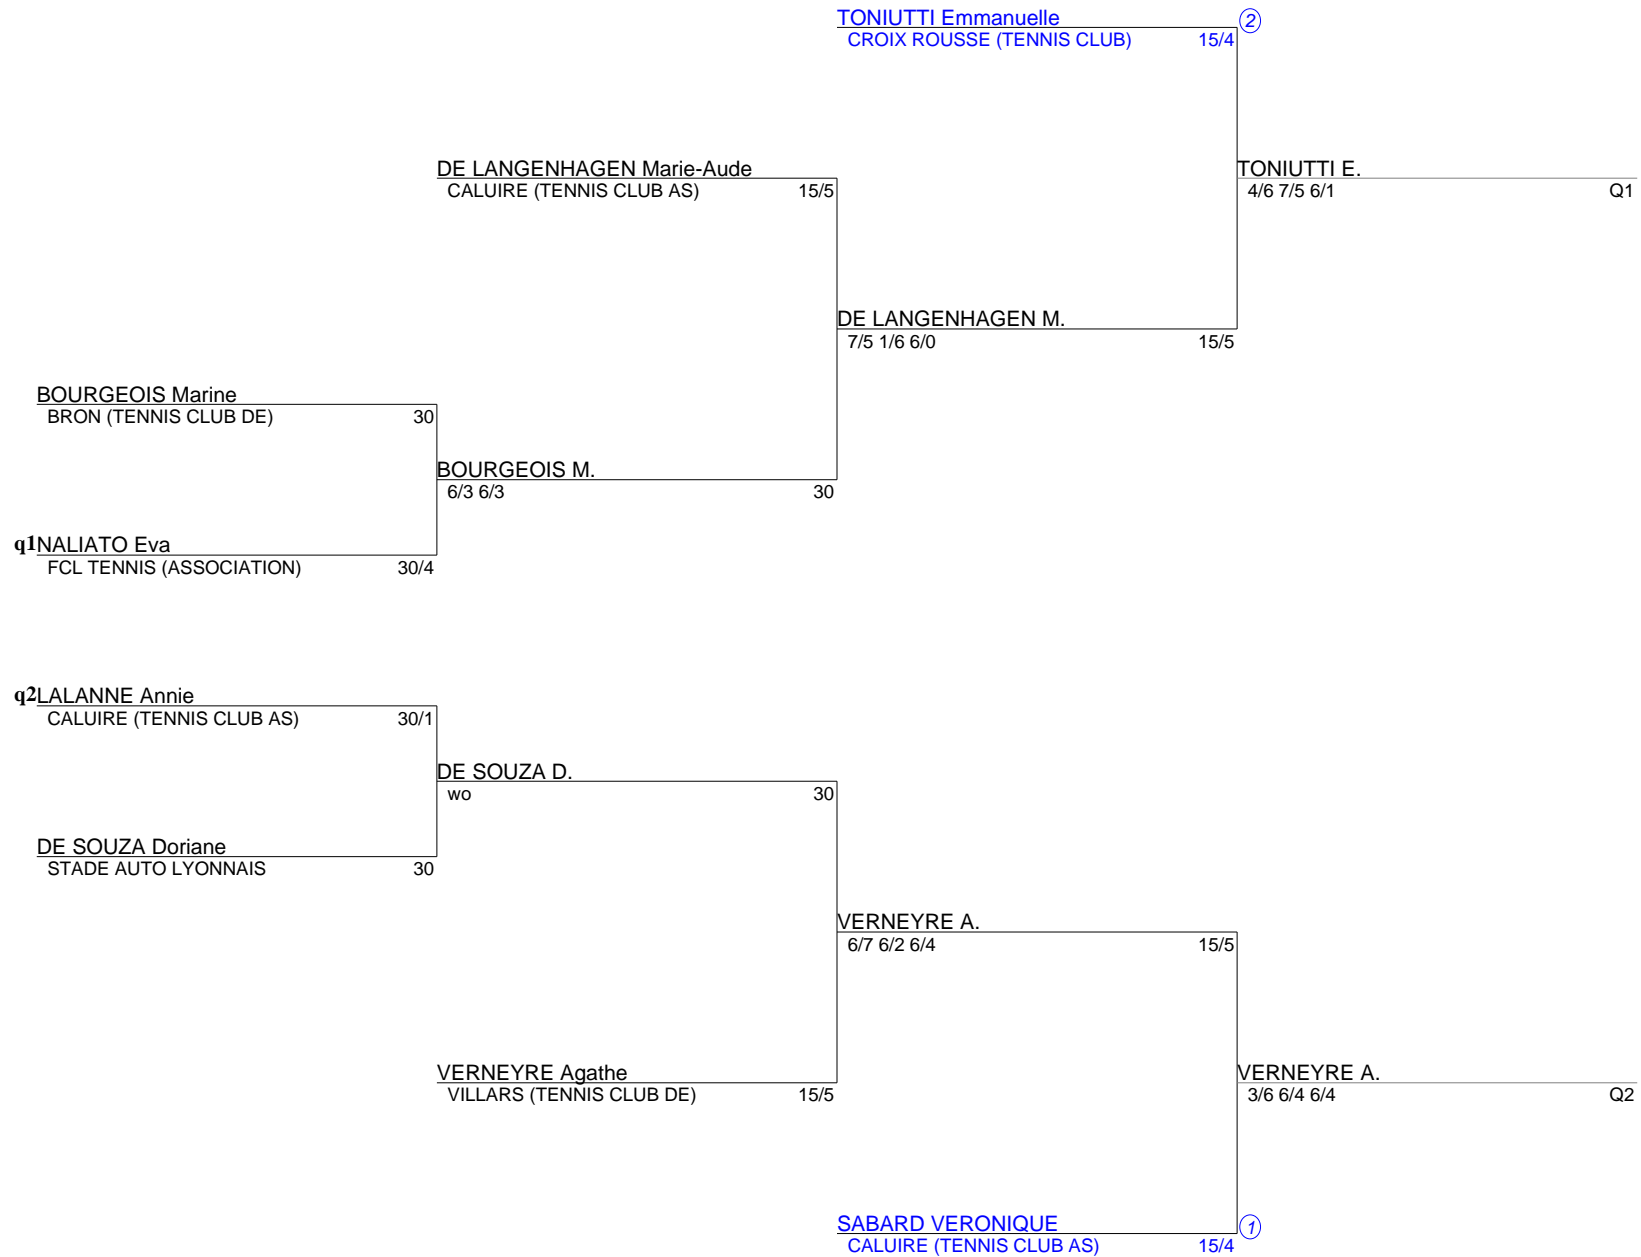

TENNIS CLUB AS CALUIRE
 Simple Dames Senior
 1. TABLEAU NC A 30/5 (Tableau 1)

TENNIS CLUB AS CALUIRE
Simple Dames Senior
2. TABLEAU 30/4 A 30/1 (Tableau 1)

TENNIS CLUB AS CALUIRE
 Simple Dames Senior
 3. TABLEAU 30 A 15/4 (Tableau 1)

TENNIS CLUB AS CALUIRE
Simple Dames Senior
4. TABLEAU 15/3 A 15/1 (Tableau 1)

TENNIS CLUB AS CALUIRE
Simple Dames Senior
5. TABLEAU 15 A 5/6 (Tableau 1)

TENNIS CLUB AS CALUIRE
Simple Dames Senior
6. TABLEAU FINAL (Tableau 1)